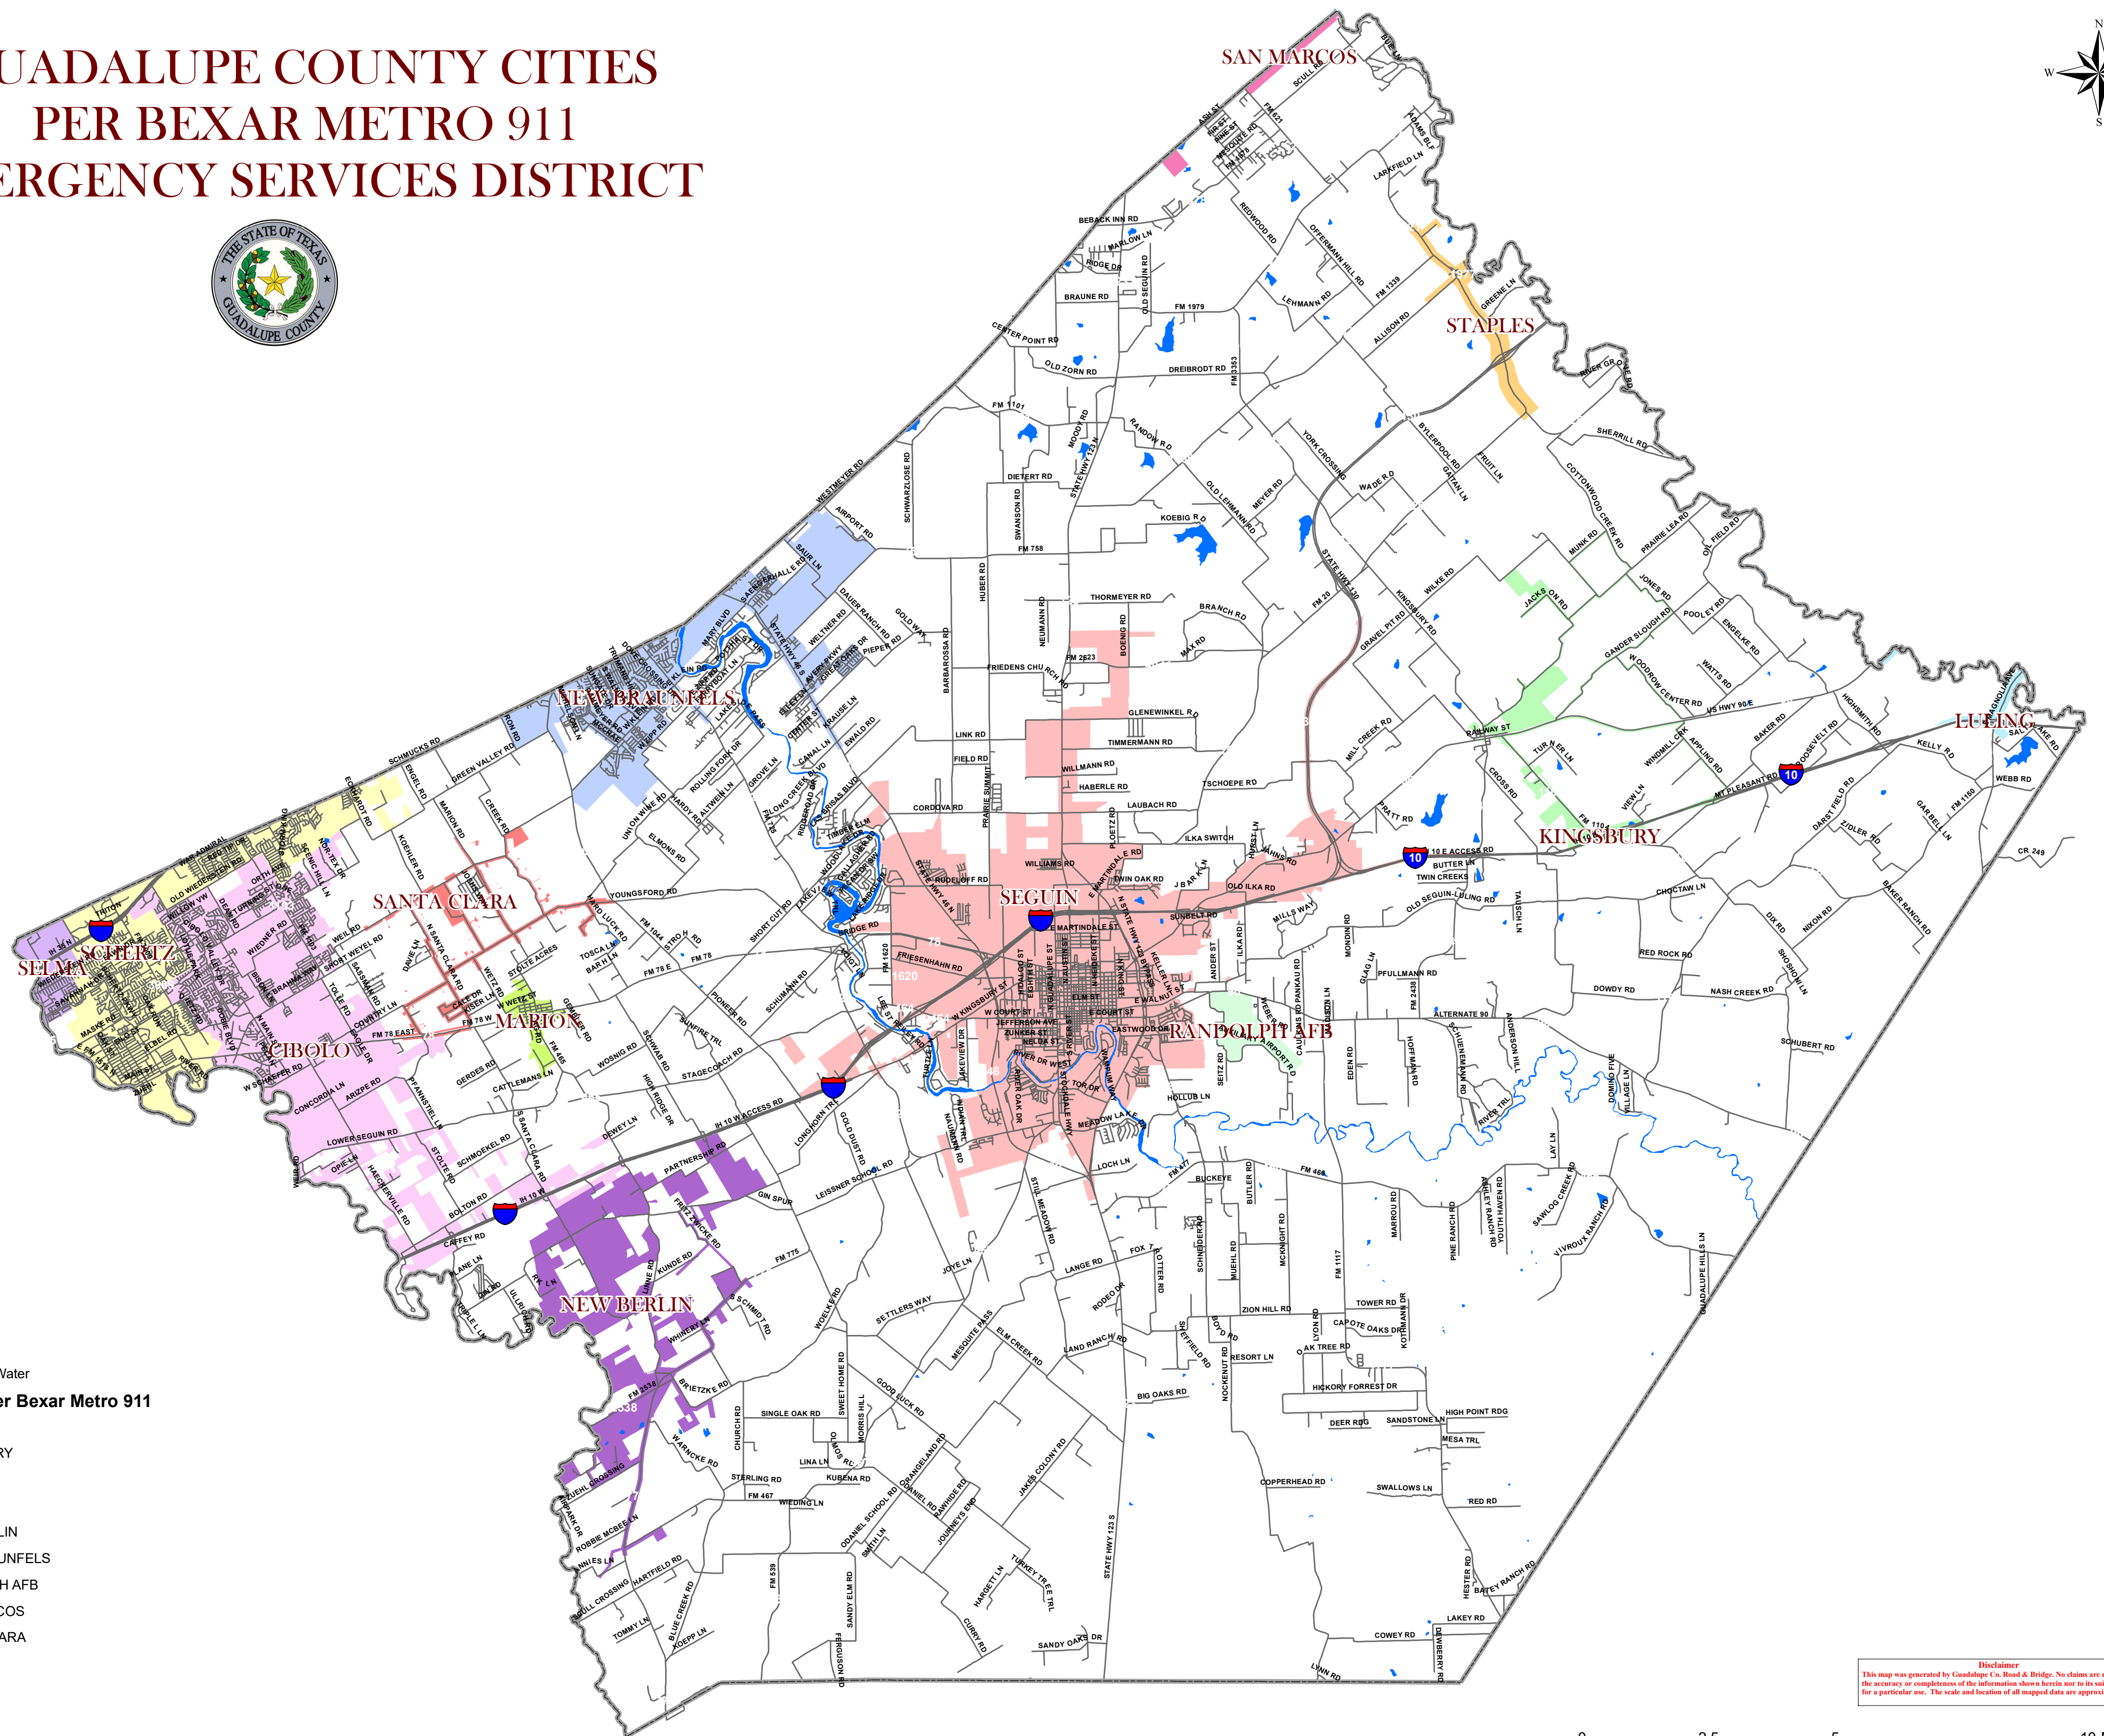

GUADALUPE COUNTY CITIES PER BEXAR METRO 911 EMERGENCY SERVICES DISTRICT

Legend

- Bodies of Water
- **City Limits Per Bexar Metro 911**
- CIBOLO
- KINGSBURY
- LULING
- MARION
- NEW BERLIN
- NEW BRAUNFELS
- RANDOLPH AFB
- SAN MARCOS
- SANTA CLARA
- SCHERTZ
- SEGUIN
- SELMA
- STAPLES