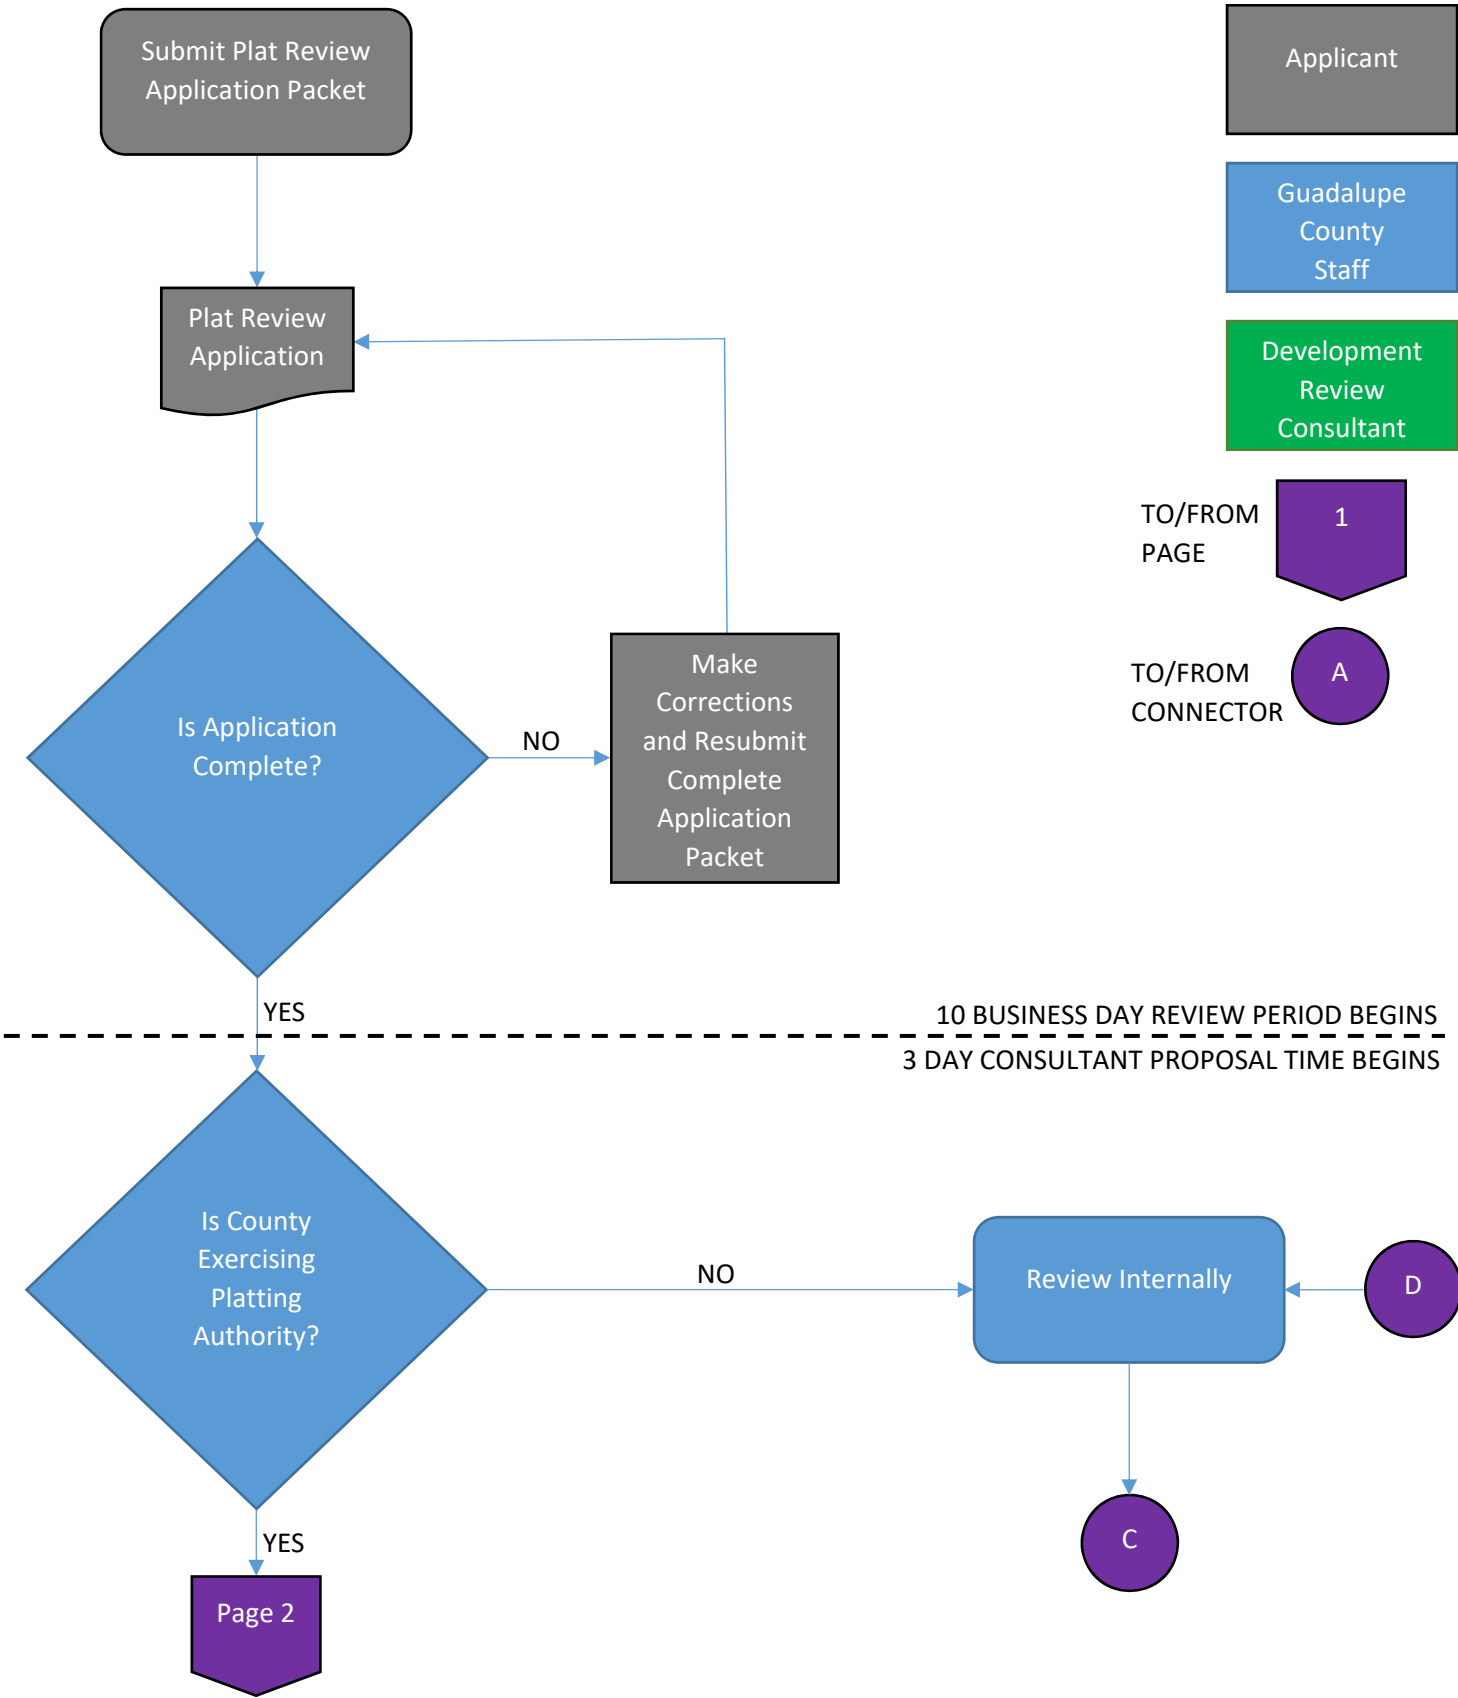

Plat Review Application Process - Consultant Review

LEGEND

Applicant

Guadalupe County Staff

Development Review Consultant

TO/FROM PAGE 1

TO/FROM CONNECTOR A

Plat Review Application Process - Consultant Review

Plat Review Application Process - Consultant Review

Plat Review Application Process - Consultant Review

Plat Review Application Process - Consultant Review