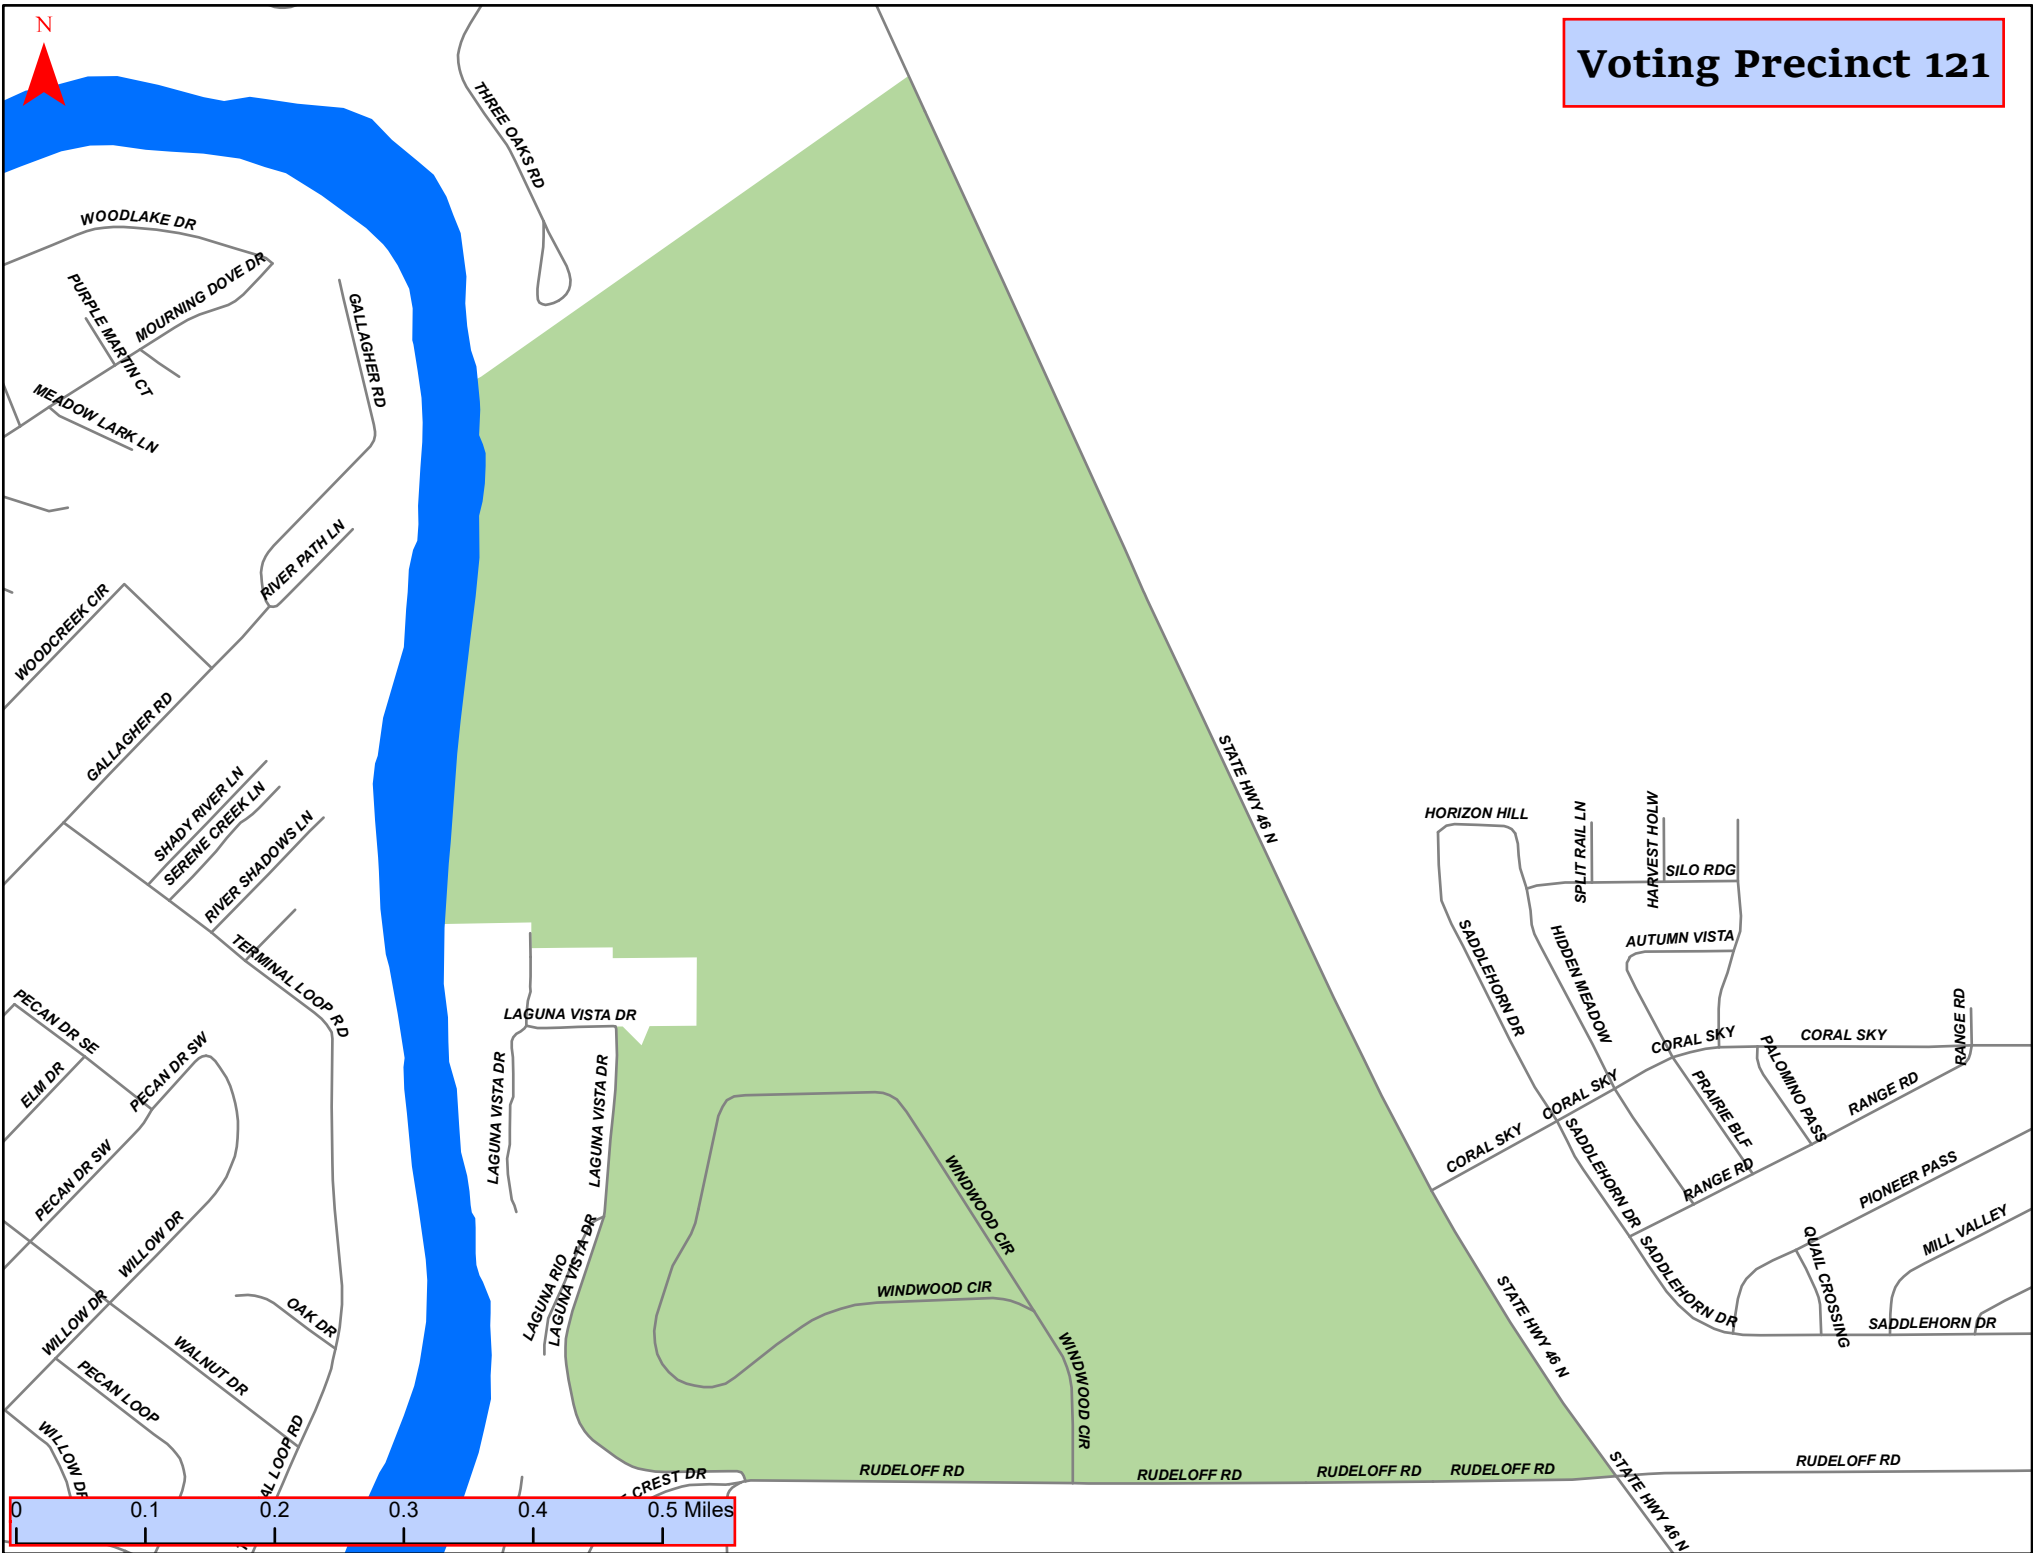

Voting Precinct 121

N

0 0.1 0.2 0.3 0.4 0.5 Miles