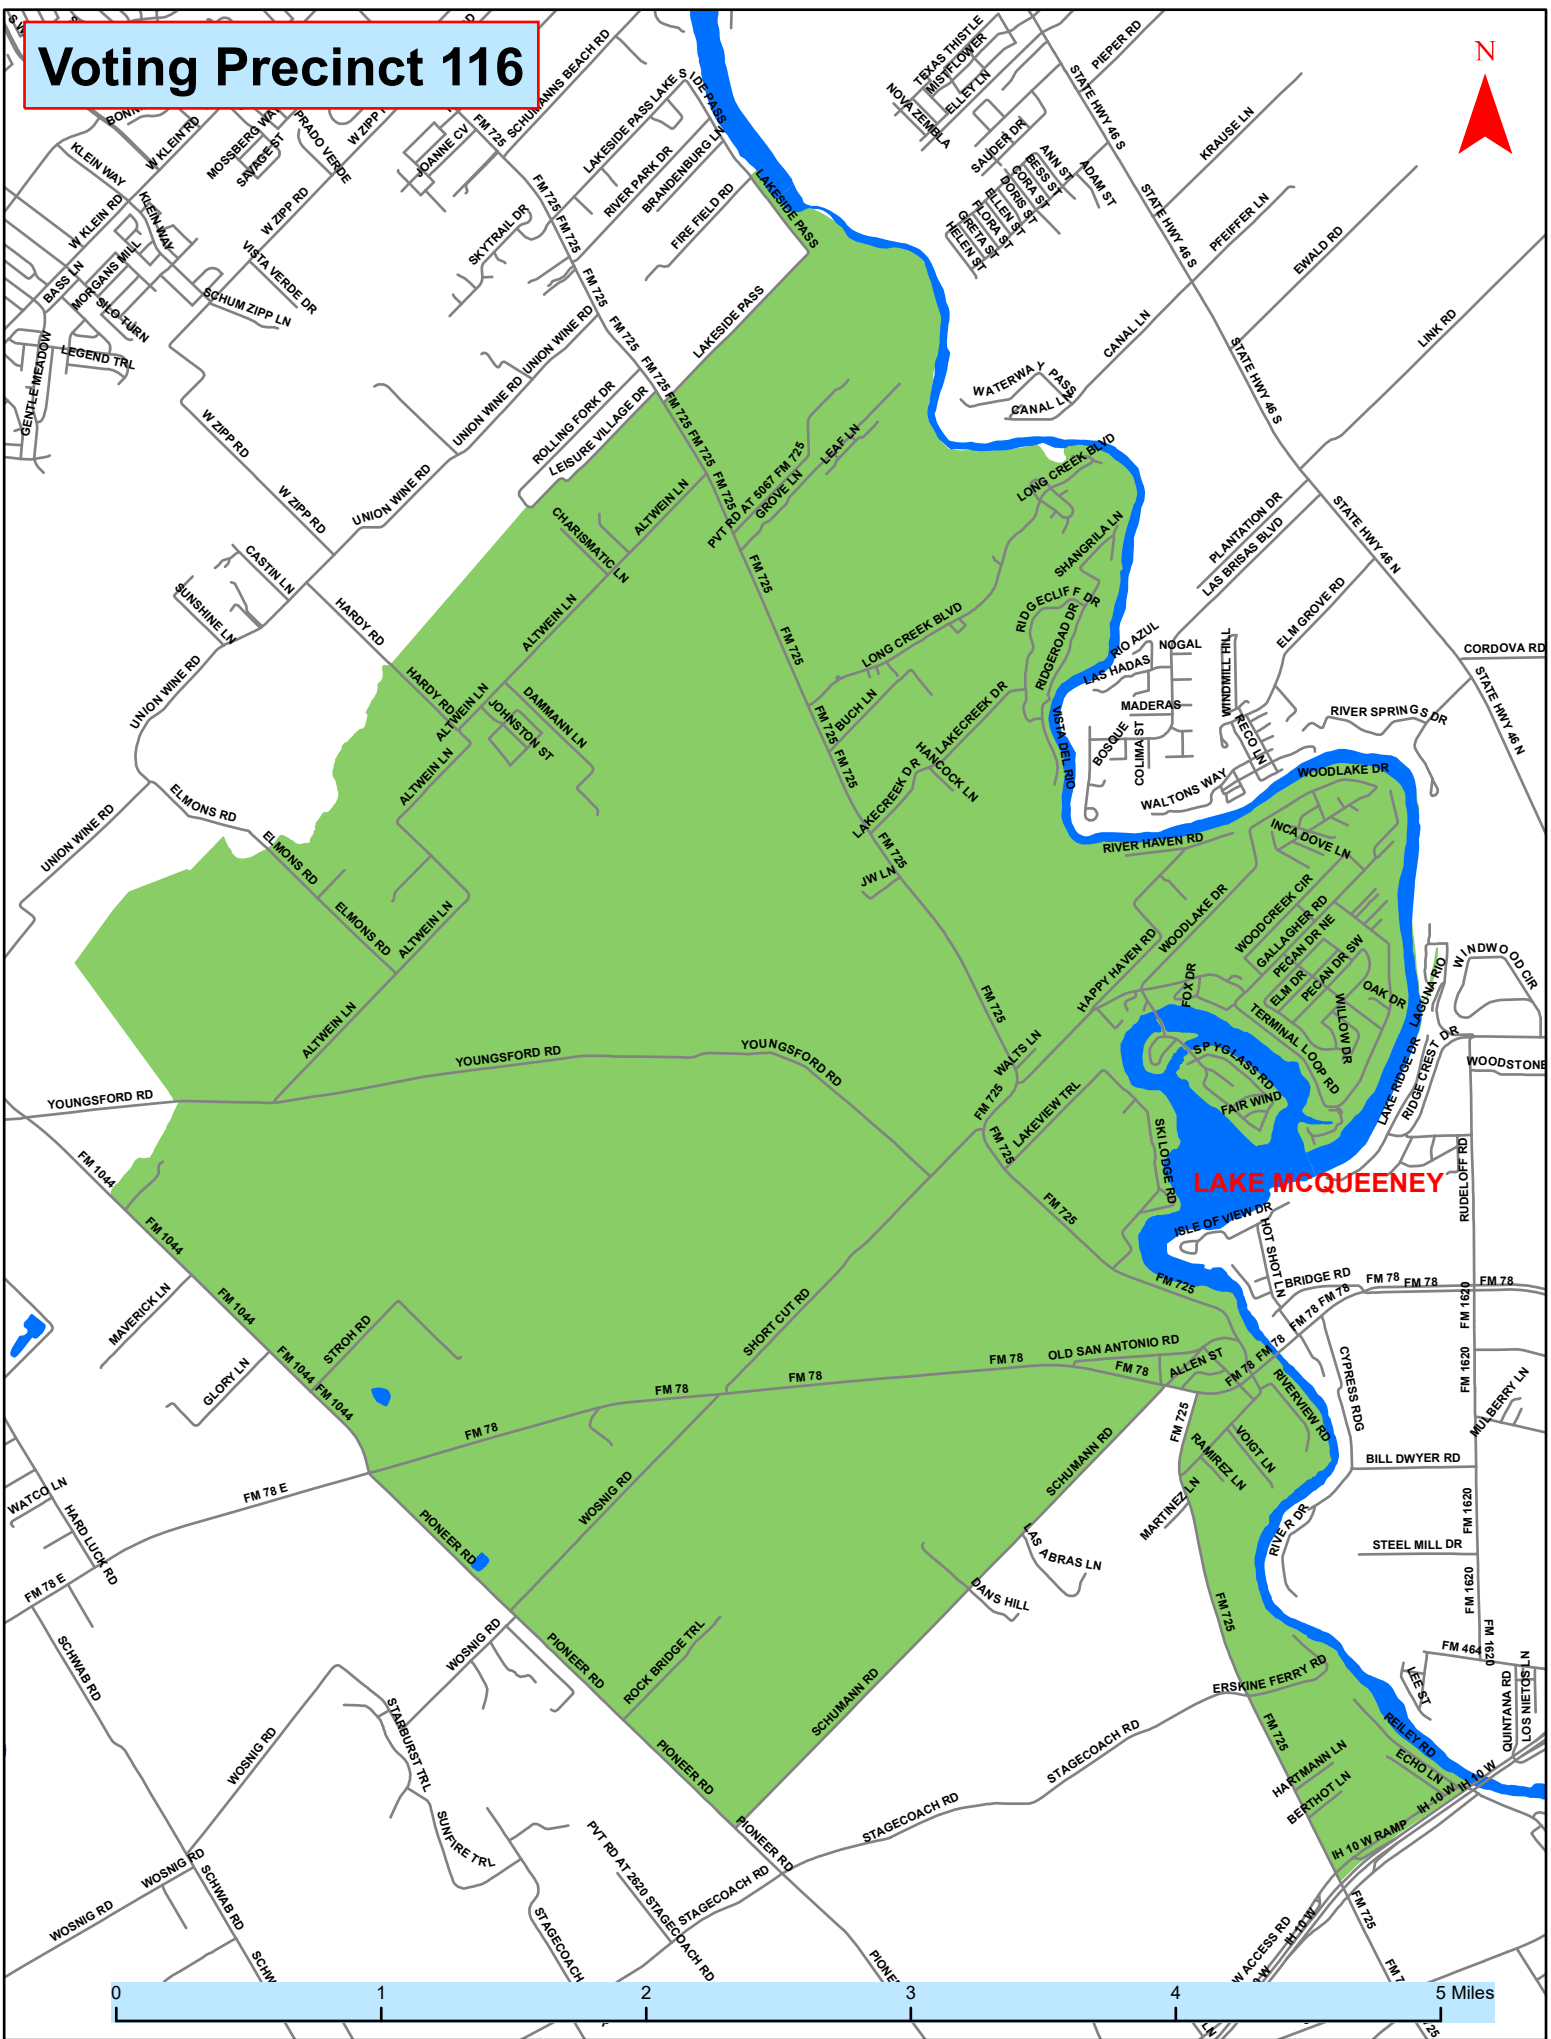

Voting Precinct 116

LAKE MCQUEENEY