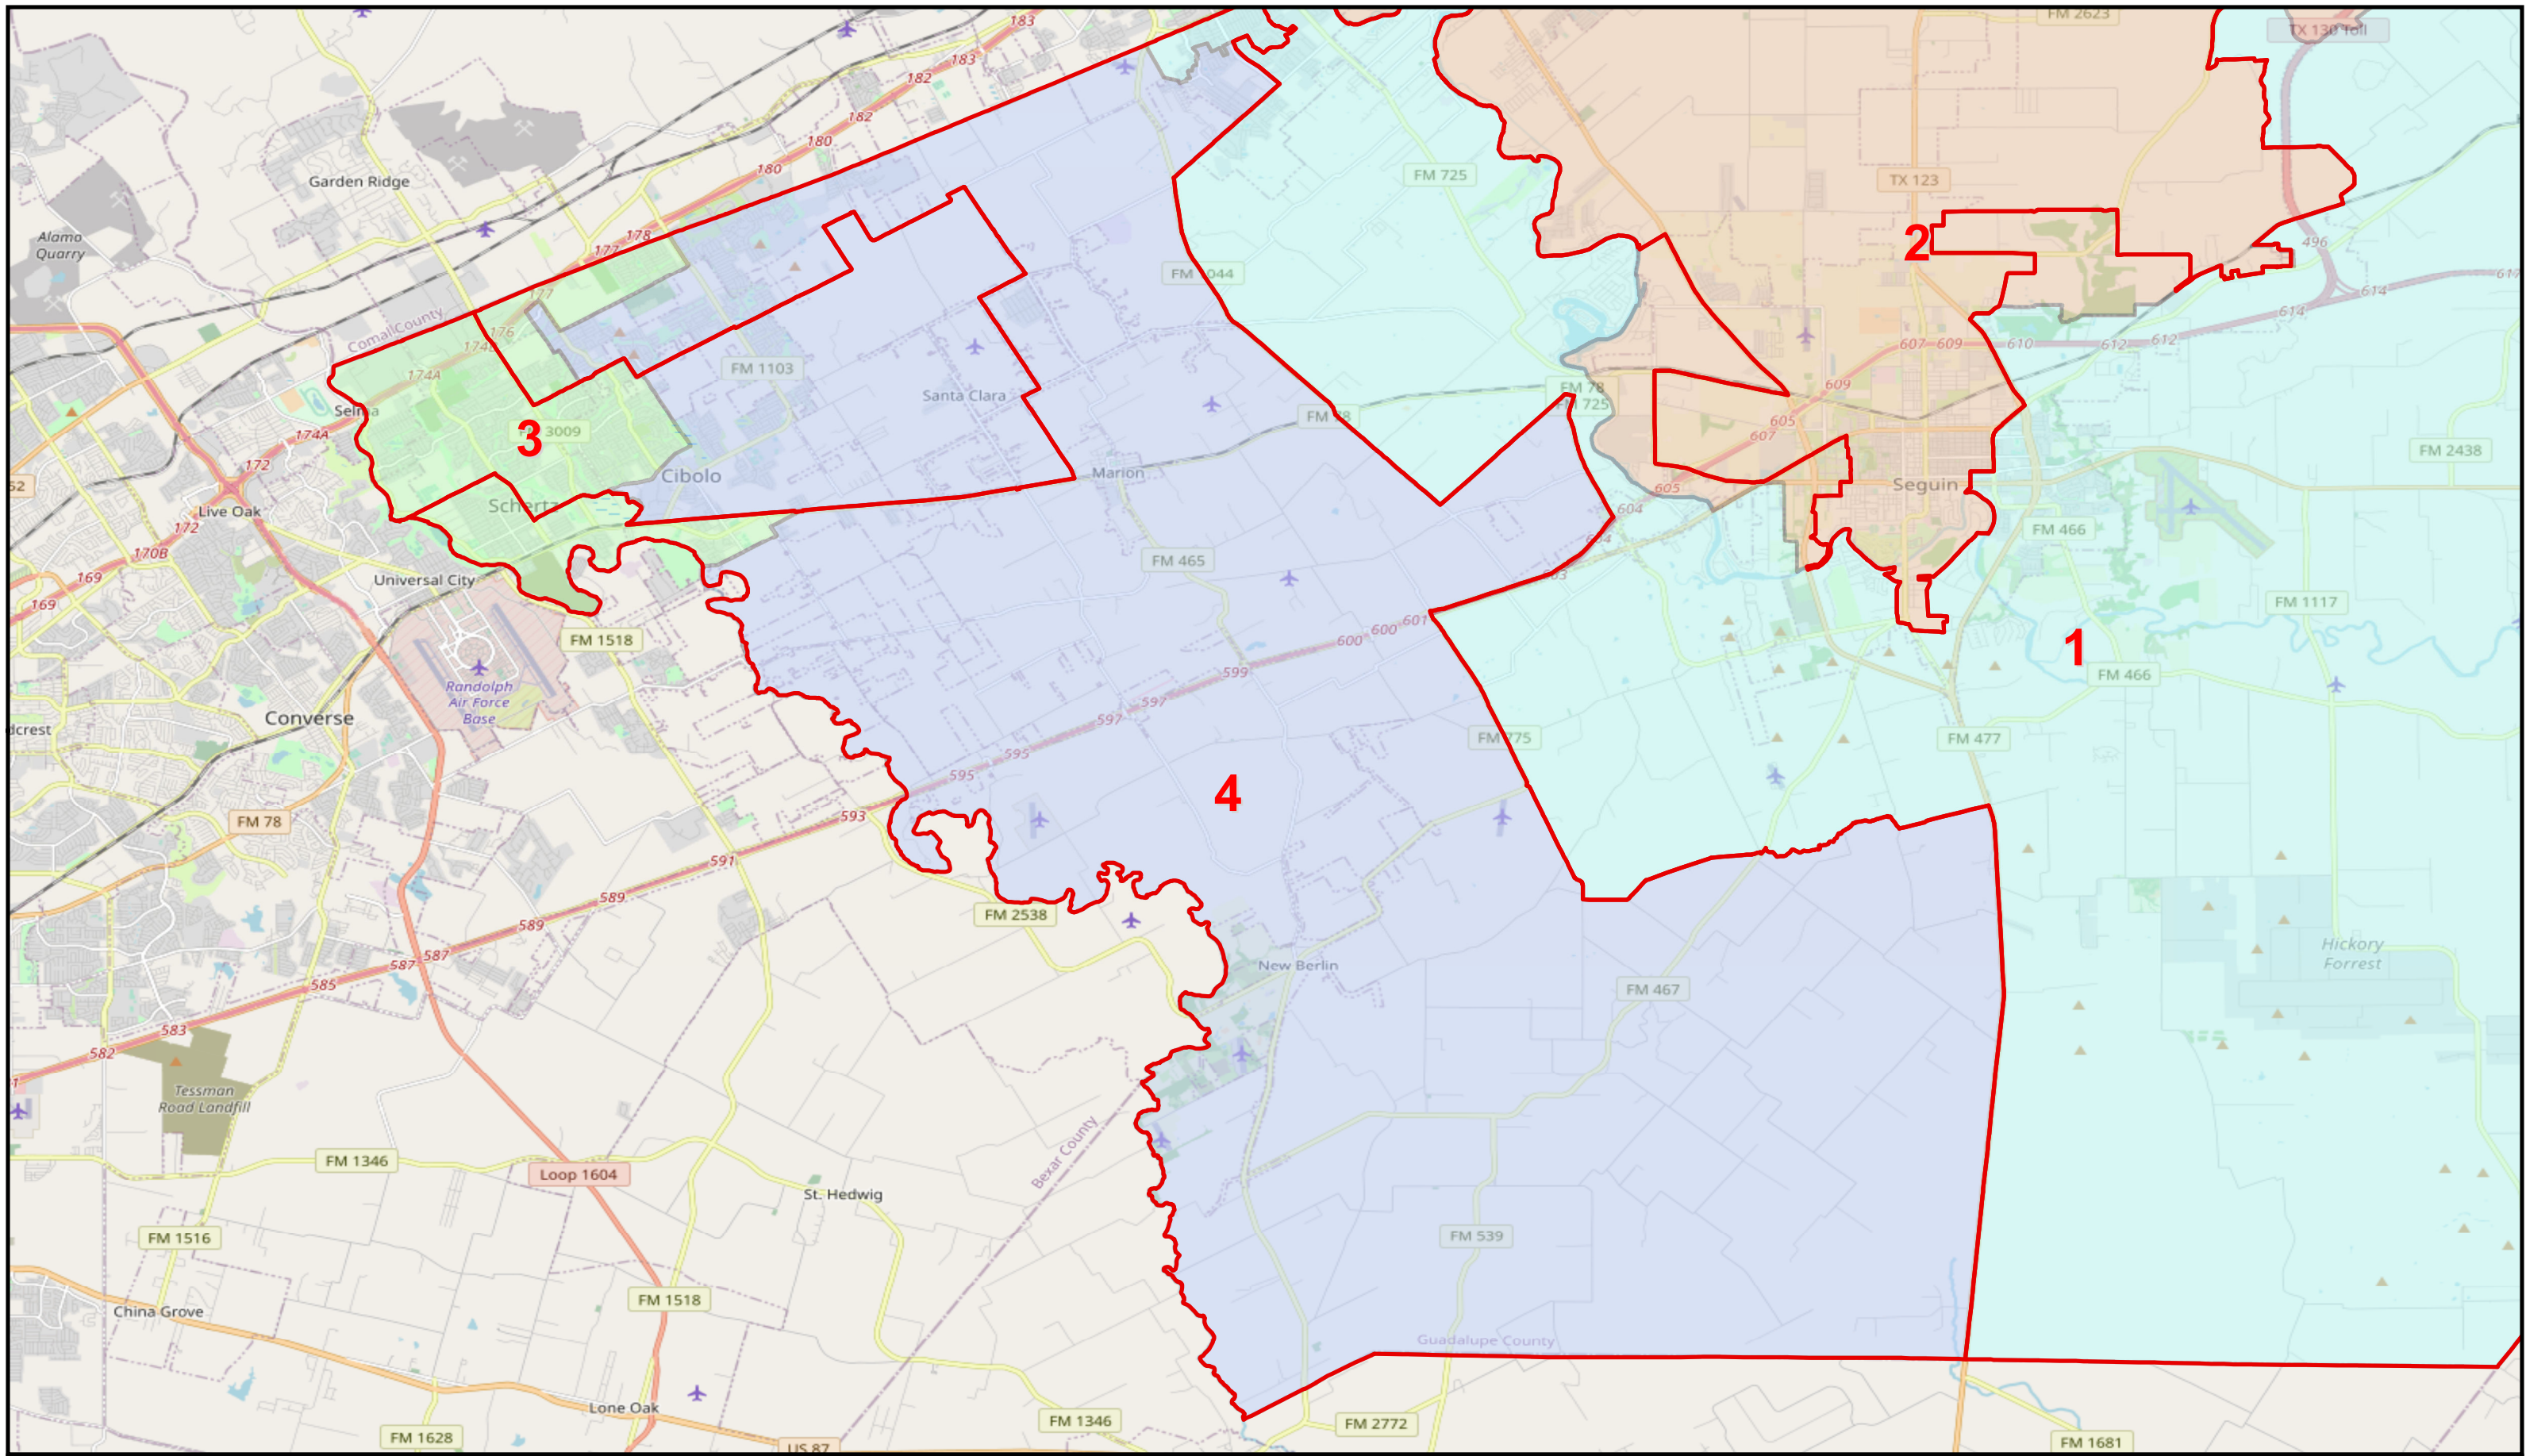

Legend
 Commissioner Precincts - Benchmark
 Commissioner Precincts Commissioner 3 Update

0 0.325 0.65 1.3 Miles

Guadalupe County Commissioner Precinct 3 Plan D

© 2021 Bickerstaff Heath Delgado Acosta LLP
 Data Source: Roads, Water and other features obtained from the 2020 Tiger/line files, U.S. Census Bureau
 Created: 10/19/2021
 C3 Request

Legend

 Commissioner Precincts - Benchmark
 Commissioner Precincts Commissioner 3 Update

Guadalupe County Commissioner Precinct 4 Plan D

© 2021 Bickerstaff Heath Delgado Acosta LLP
 Data Source: Roads, Water and other features obtained from the 2020 Tiger/line files, U.S. Census Bureau
 Created: 10/19/2021
 C3 Request