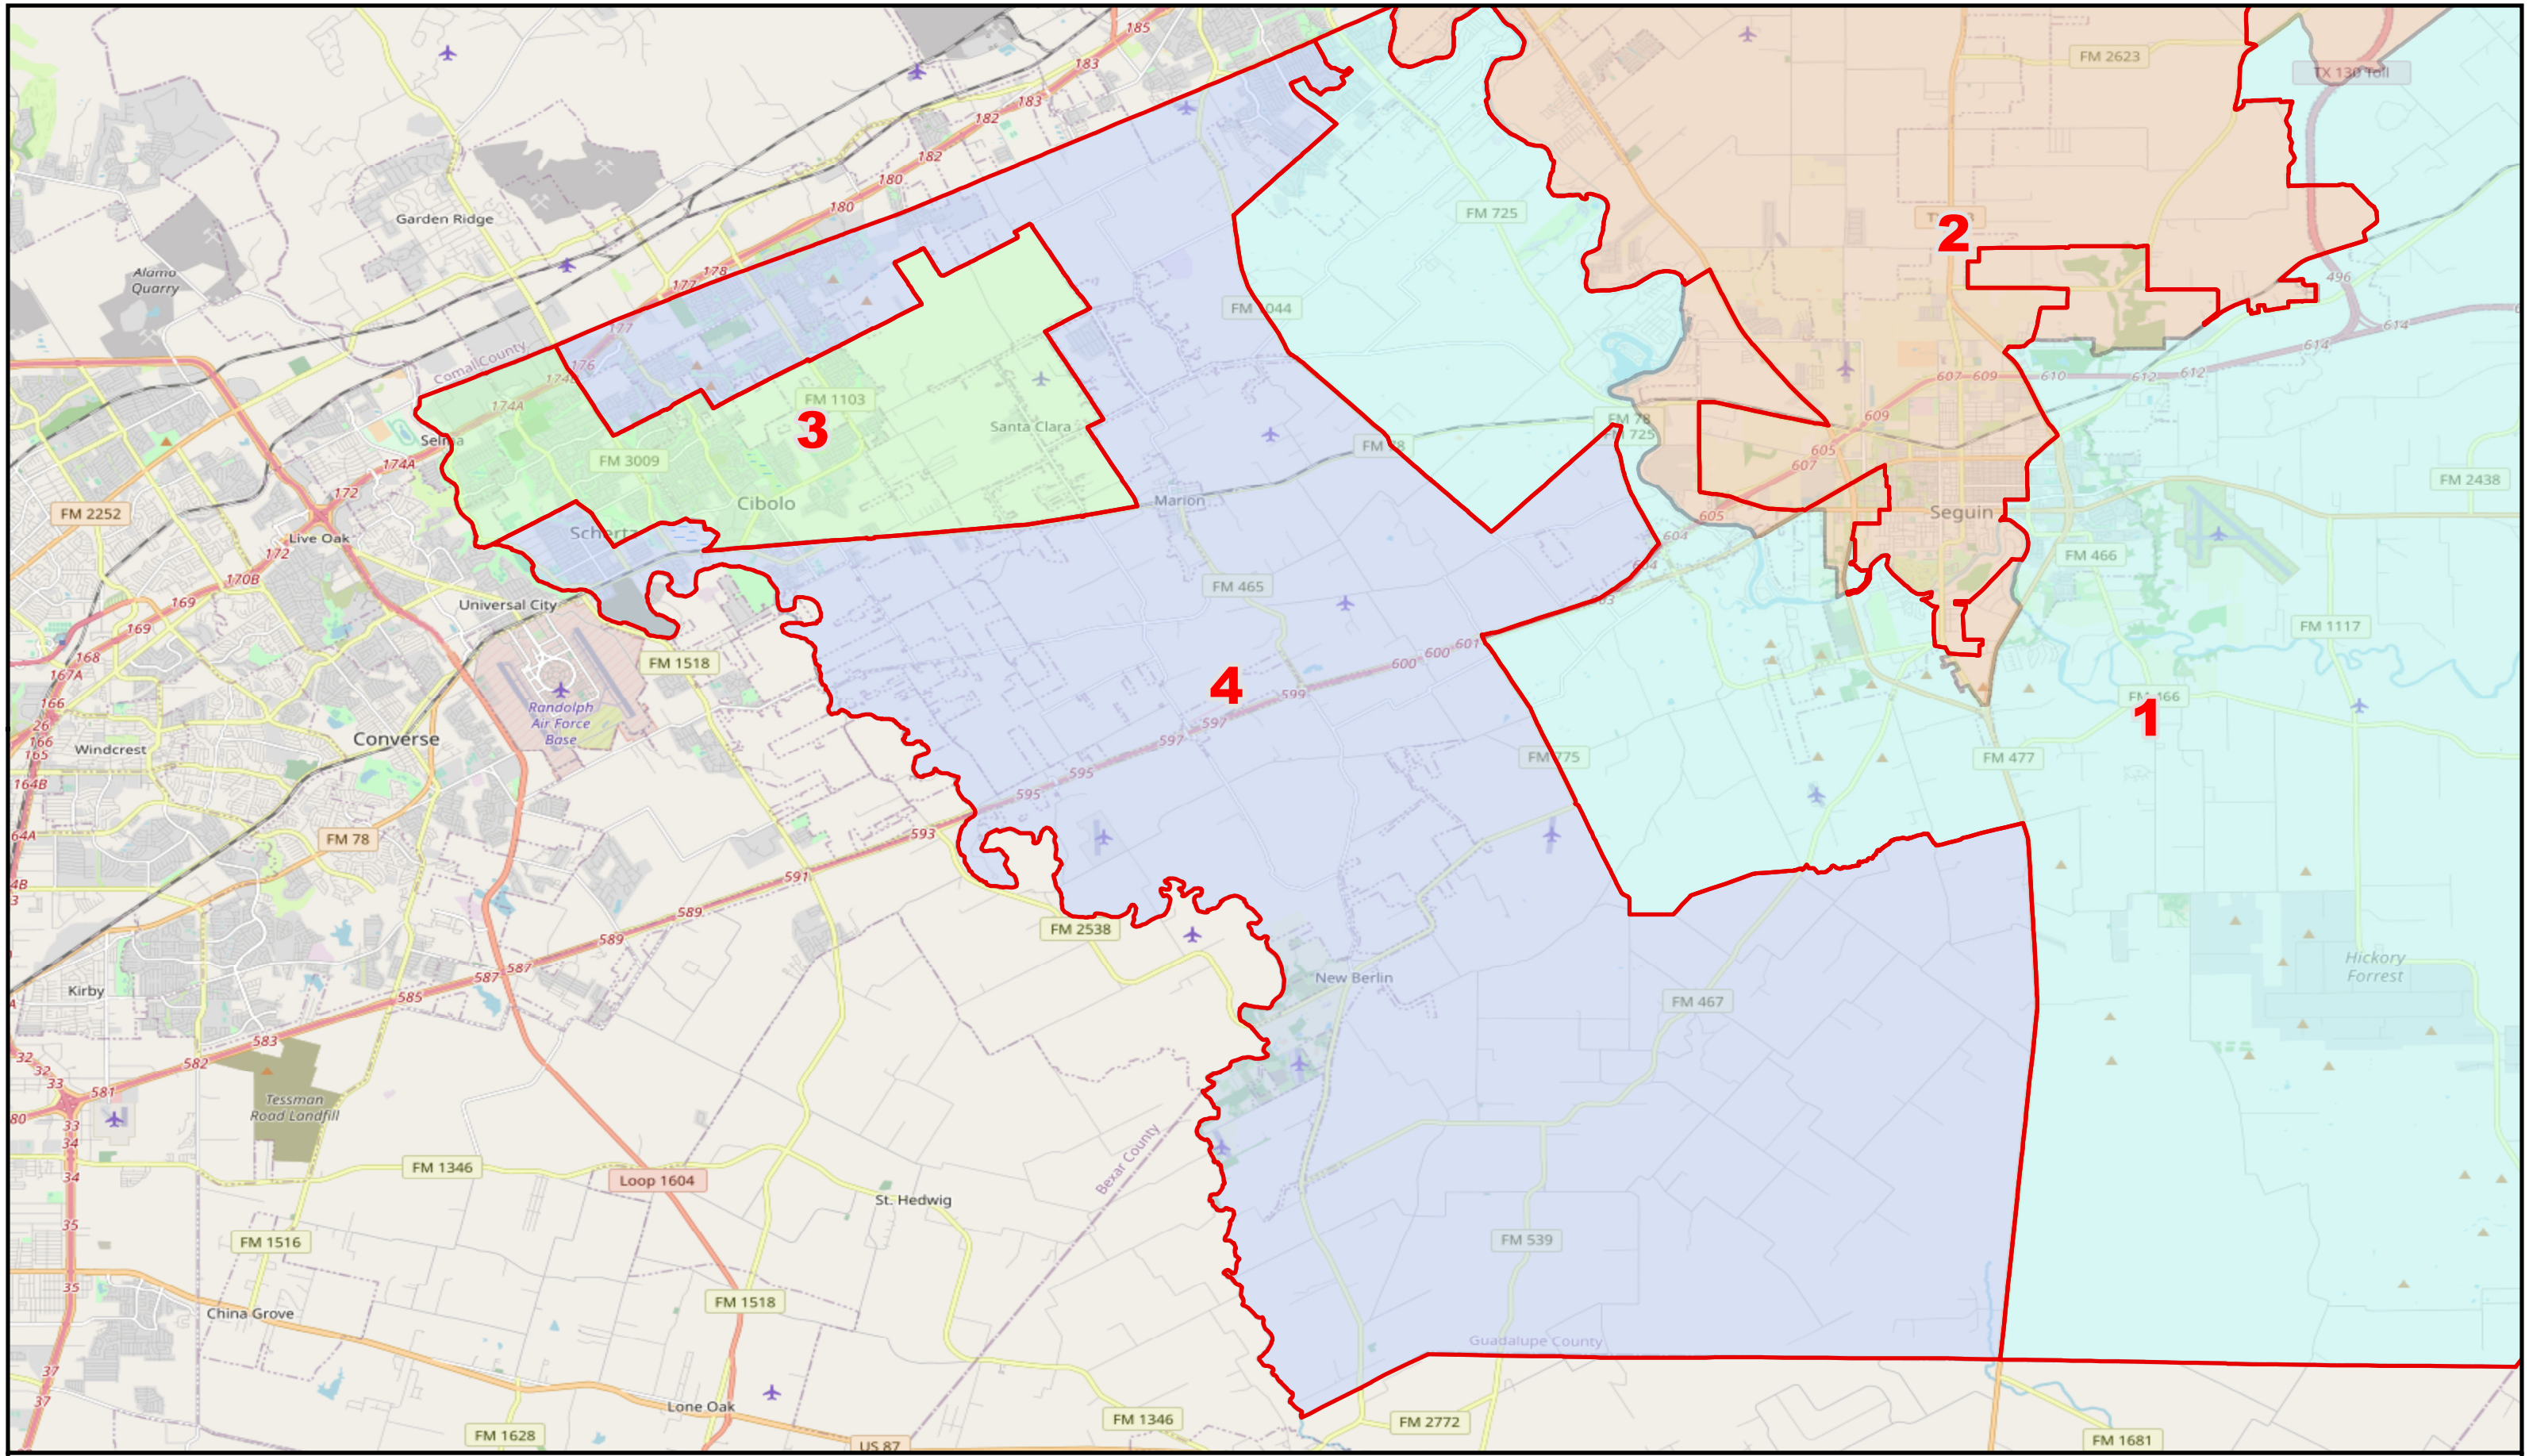

# Guadalupe County Commissioner Precinct 1 Plan A

© 2021 Bickerstaff Heath Delgado Acosta LLP  
 Data Source: Roads, Water and other features obtained from the 2020 Tiger/line files, U.S. Census Bureau  
 Created: 10/19/2021  
 C2 Request

**Legend**

Commissioner Precincts - Benchmark

Commissioner Precincts Commissioner 2 Update

0 0.375 0.75 1.5 Miles

# Guadalupe County Commissioner Precinct 3 Plan A

© 2021 Bickerstaff Heath Delgado Acosta LLP  
 Data Source: Roads, Water and other features obtained from the 2020 Tiger/line files, U.S. Census Bureau  
 Created: 10/19/2021  
 C2 Request

# Guadalupe County Commissioner Precinct 4 Plan A

© 2021 Bickerstaff Heath Delgado Acosta LLP  
 Data Source: Roads, Water and other features obtained from the 2020 Tiger/line files, U.S. Census Bureau  
 Created: 10/19/2021  
 C2 Request