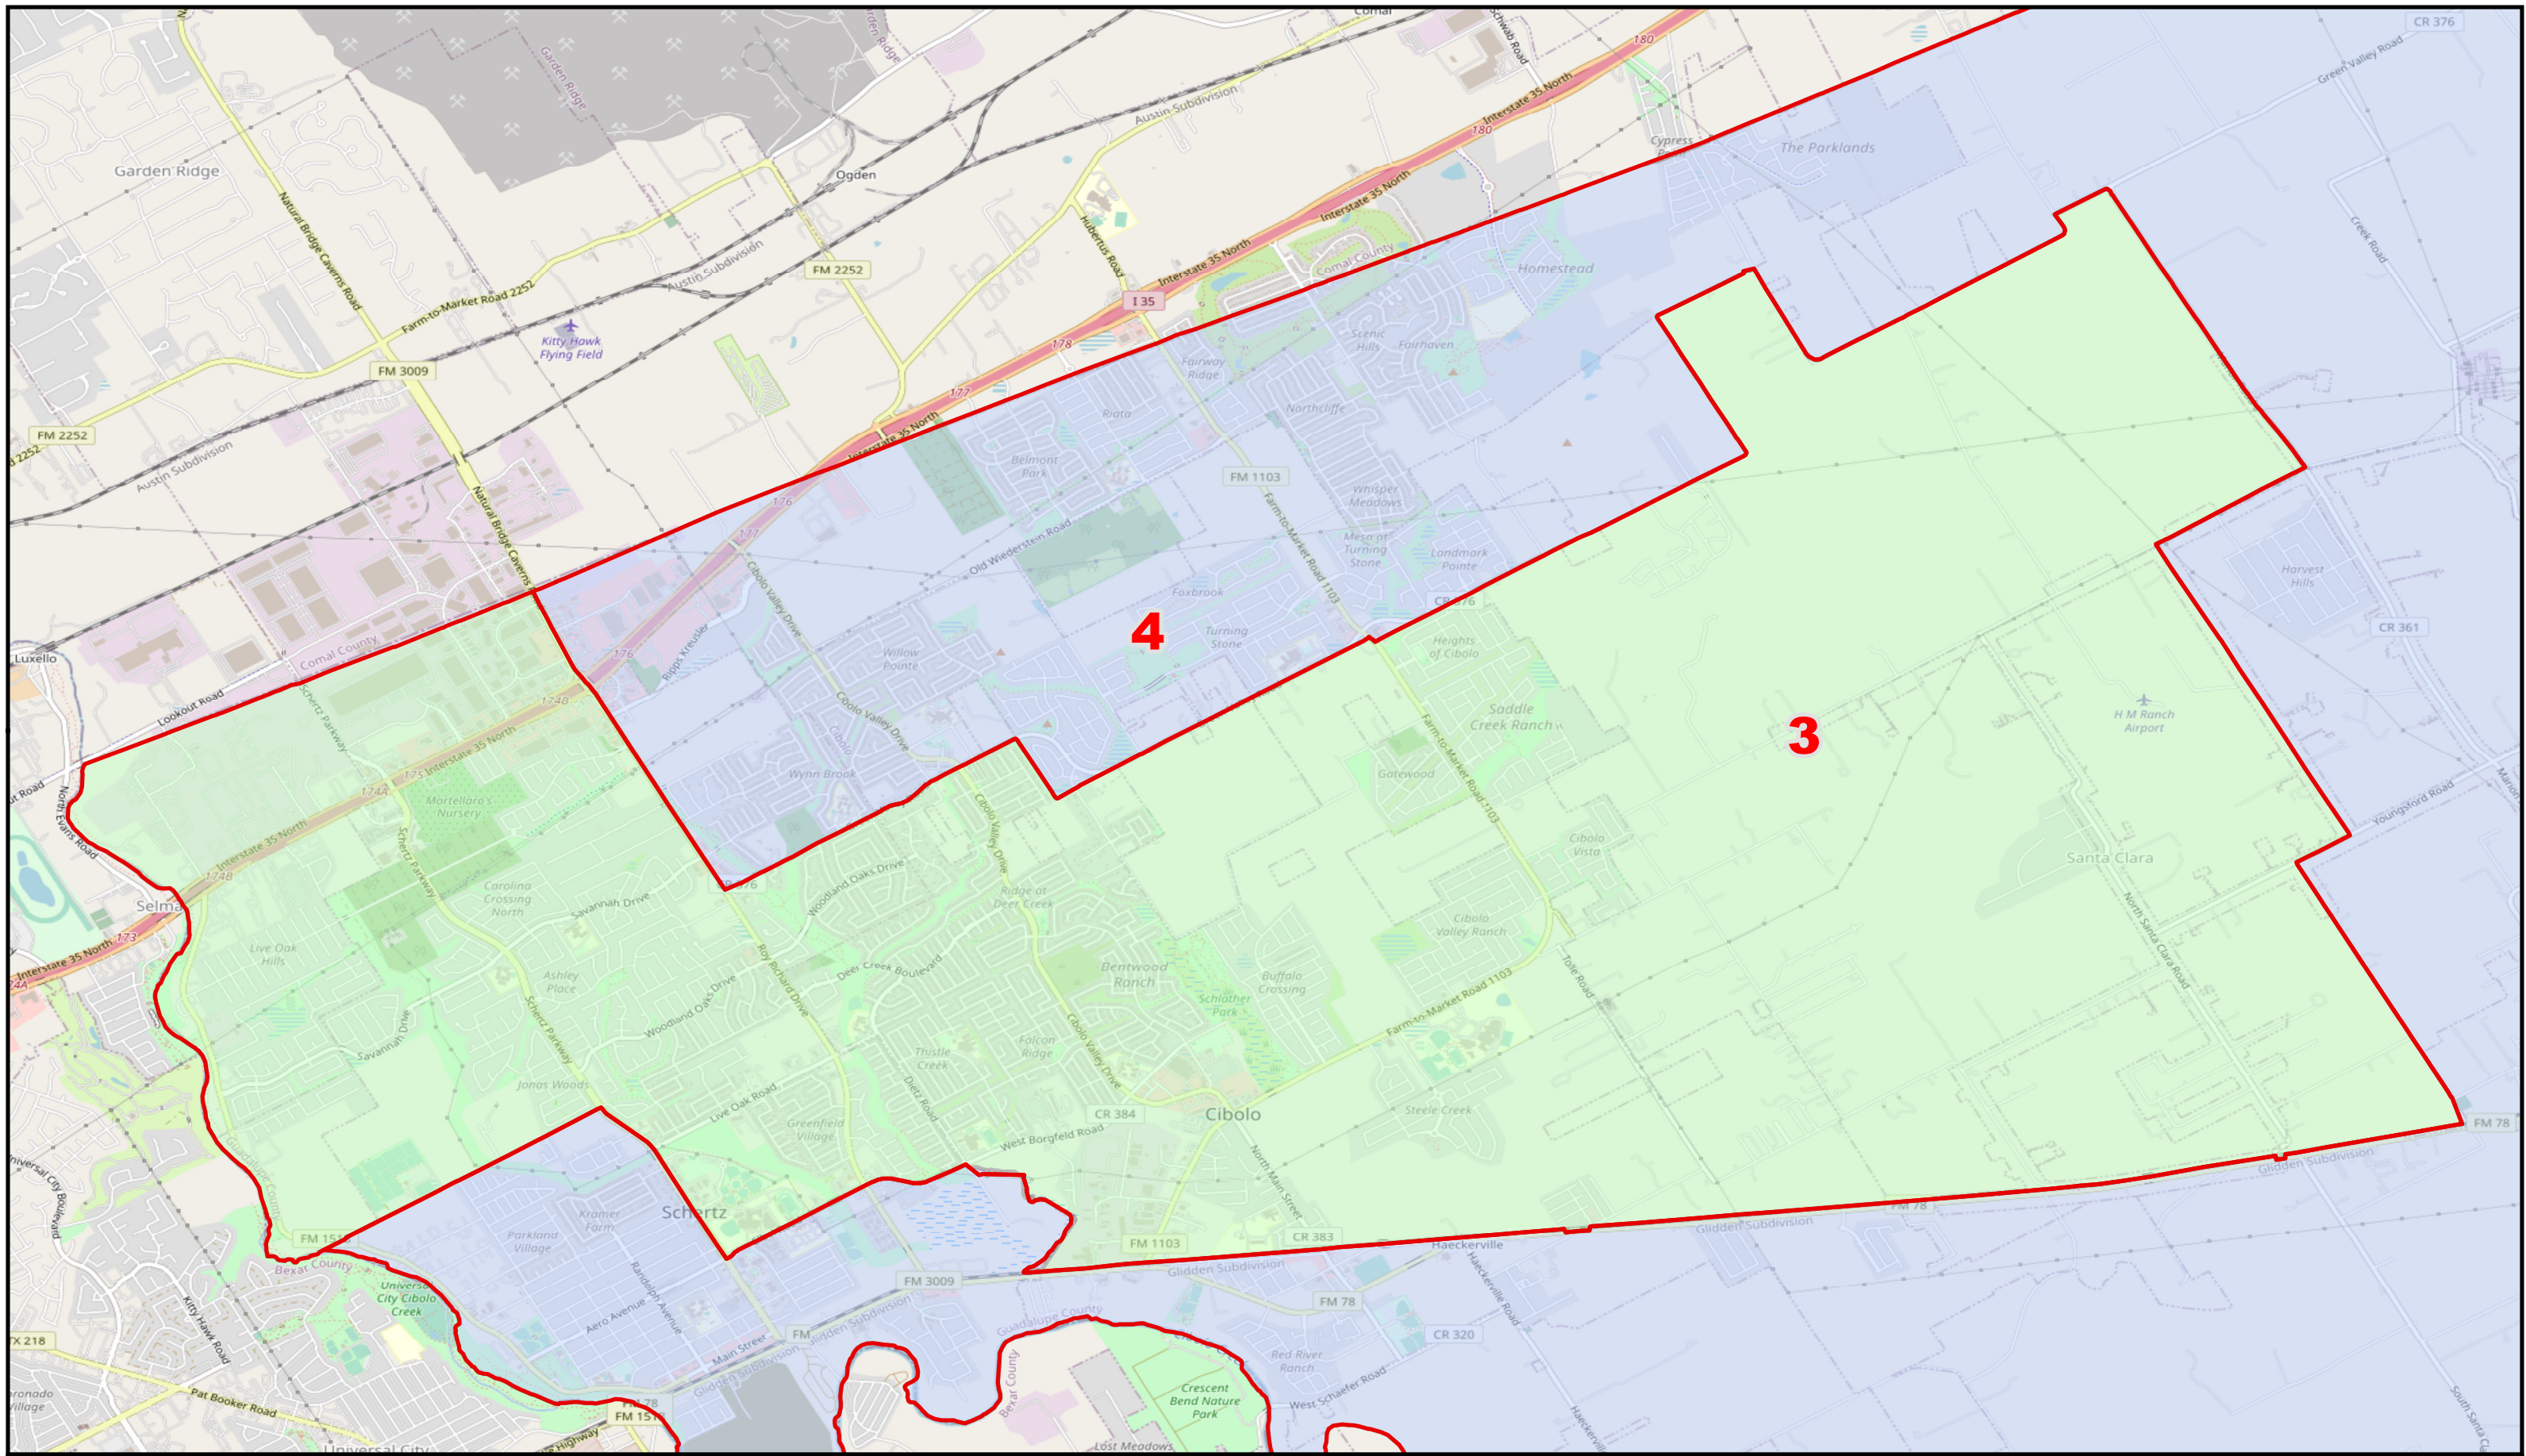

**Legend**

 Commissioner Precincts - Benchmark

**Commissioner Precincts Commissioner 2 Update**

# Guadalupe County Commissioner Precinct 1 Plan A

© 2021 Bickerstaff Heath Delgado Acosta LLP  
 Data Source: Roads, Water and other features obtained from the 2020 Tiger/line files, U.S. Census Bureau  
 Created: 10/19/2021  
 C2 Request

**Legend**

Commissioner Precincts - Benchmark

Commissioner Precincts Commissioner 2 Update

0 0.375 0.75 1.5 Miles

# Guadalupe County Commissioner Precinct 3 Plan A

© 2021 Bickerstaff Heath Delgado Acosta LLP  
 Data Source: Roads, Water and other features obtained from the 2020 Tiger/line files, U.S. Census Bureau  
 Created: 10/19/2021  
 C2 Request