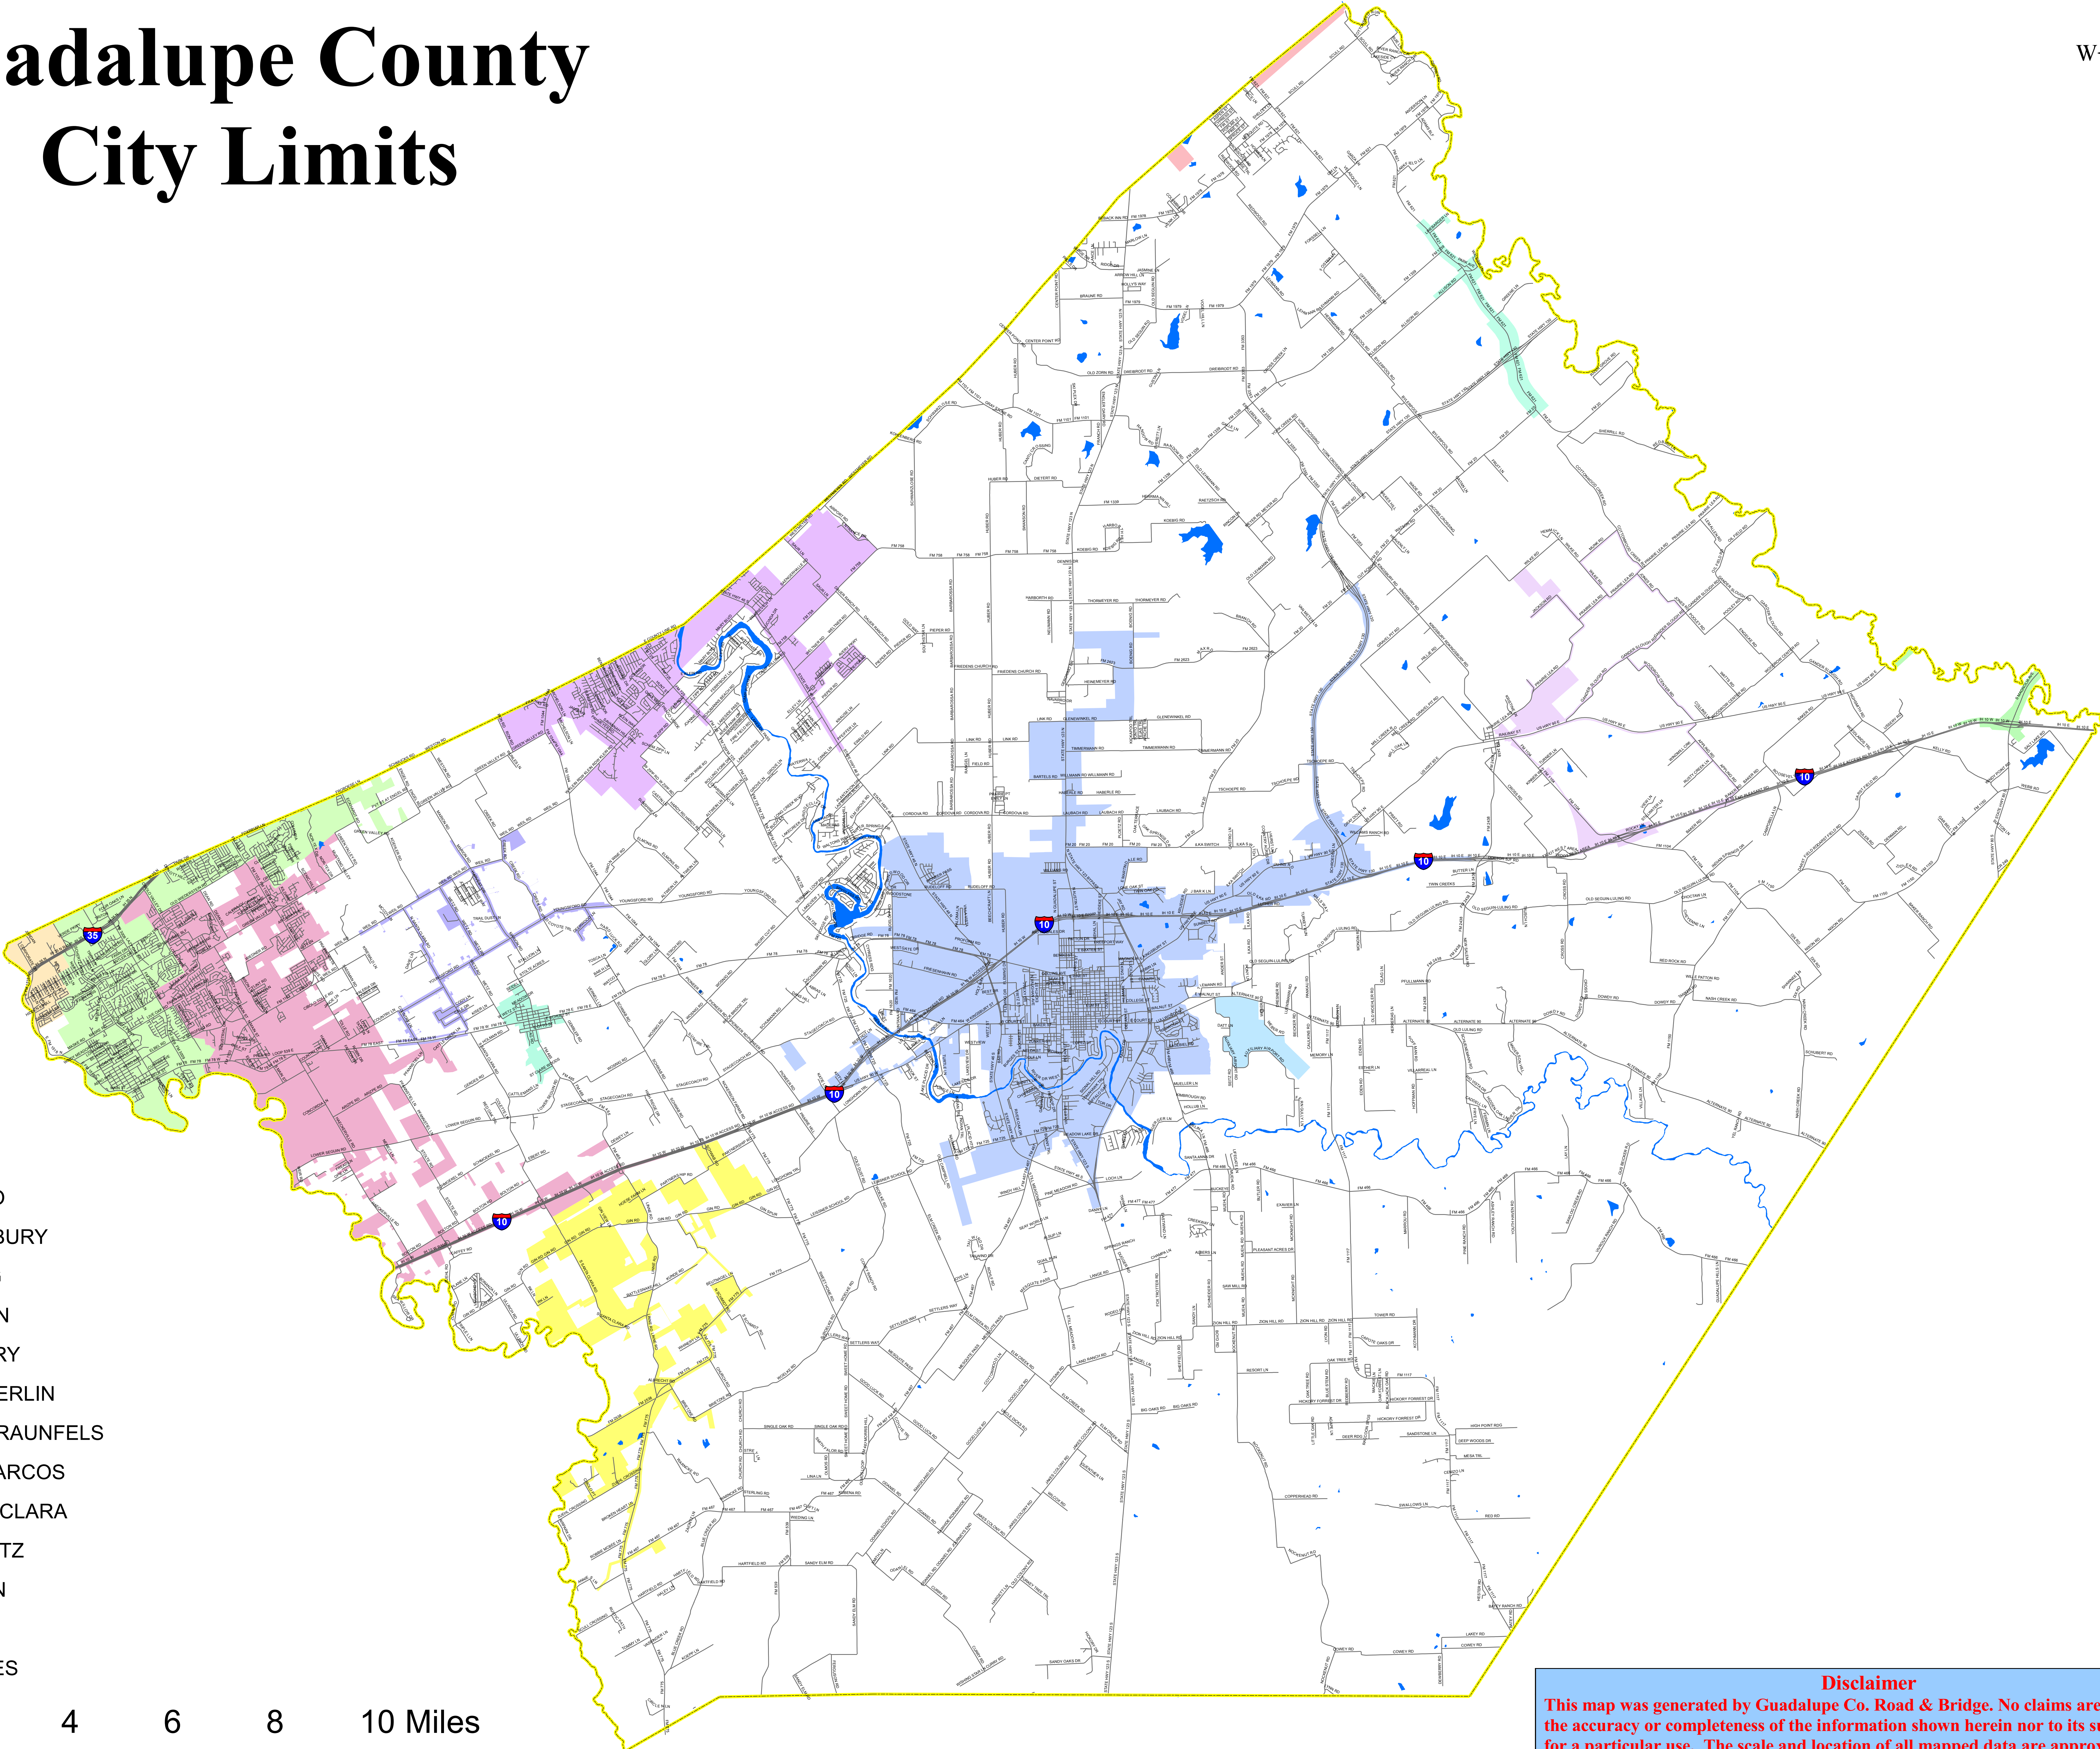

Guadalupe County City Limits

Legend

- CIBOLO
- KINGSBURY
- LULING
- MARION
- MILITARY
- NEW BERLIN
- NEW BRAUNFELS
- SAN MARCOS
- SANTA CLARA
- SCHERTZ
- SEGUIN
- SELMA
- STAPLES

0 1 2 4 6 8 10 Miles

Disclaimer
This map was generated by Guadalupe Co. Road & Bridge. No claims are made to the accuracy or completeness of the information shown herein nor to its suitability for a particular use. The scale and location of all mapped data are approximate.