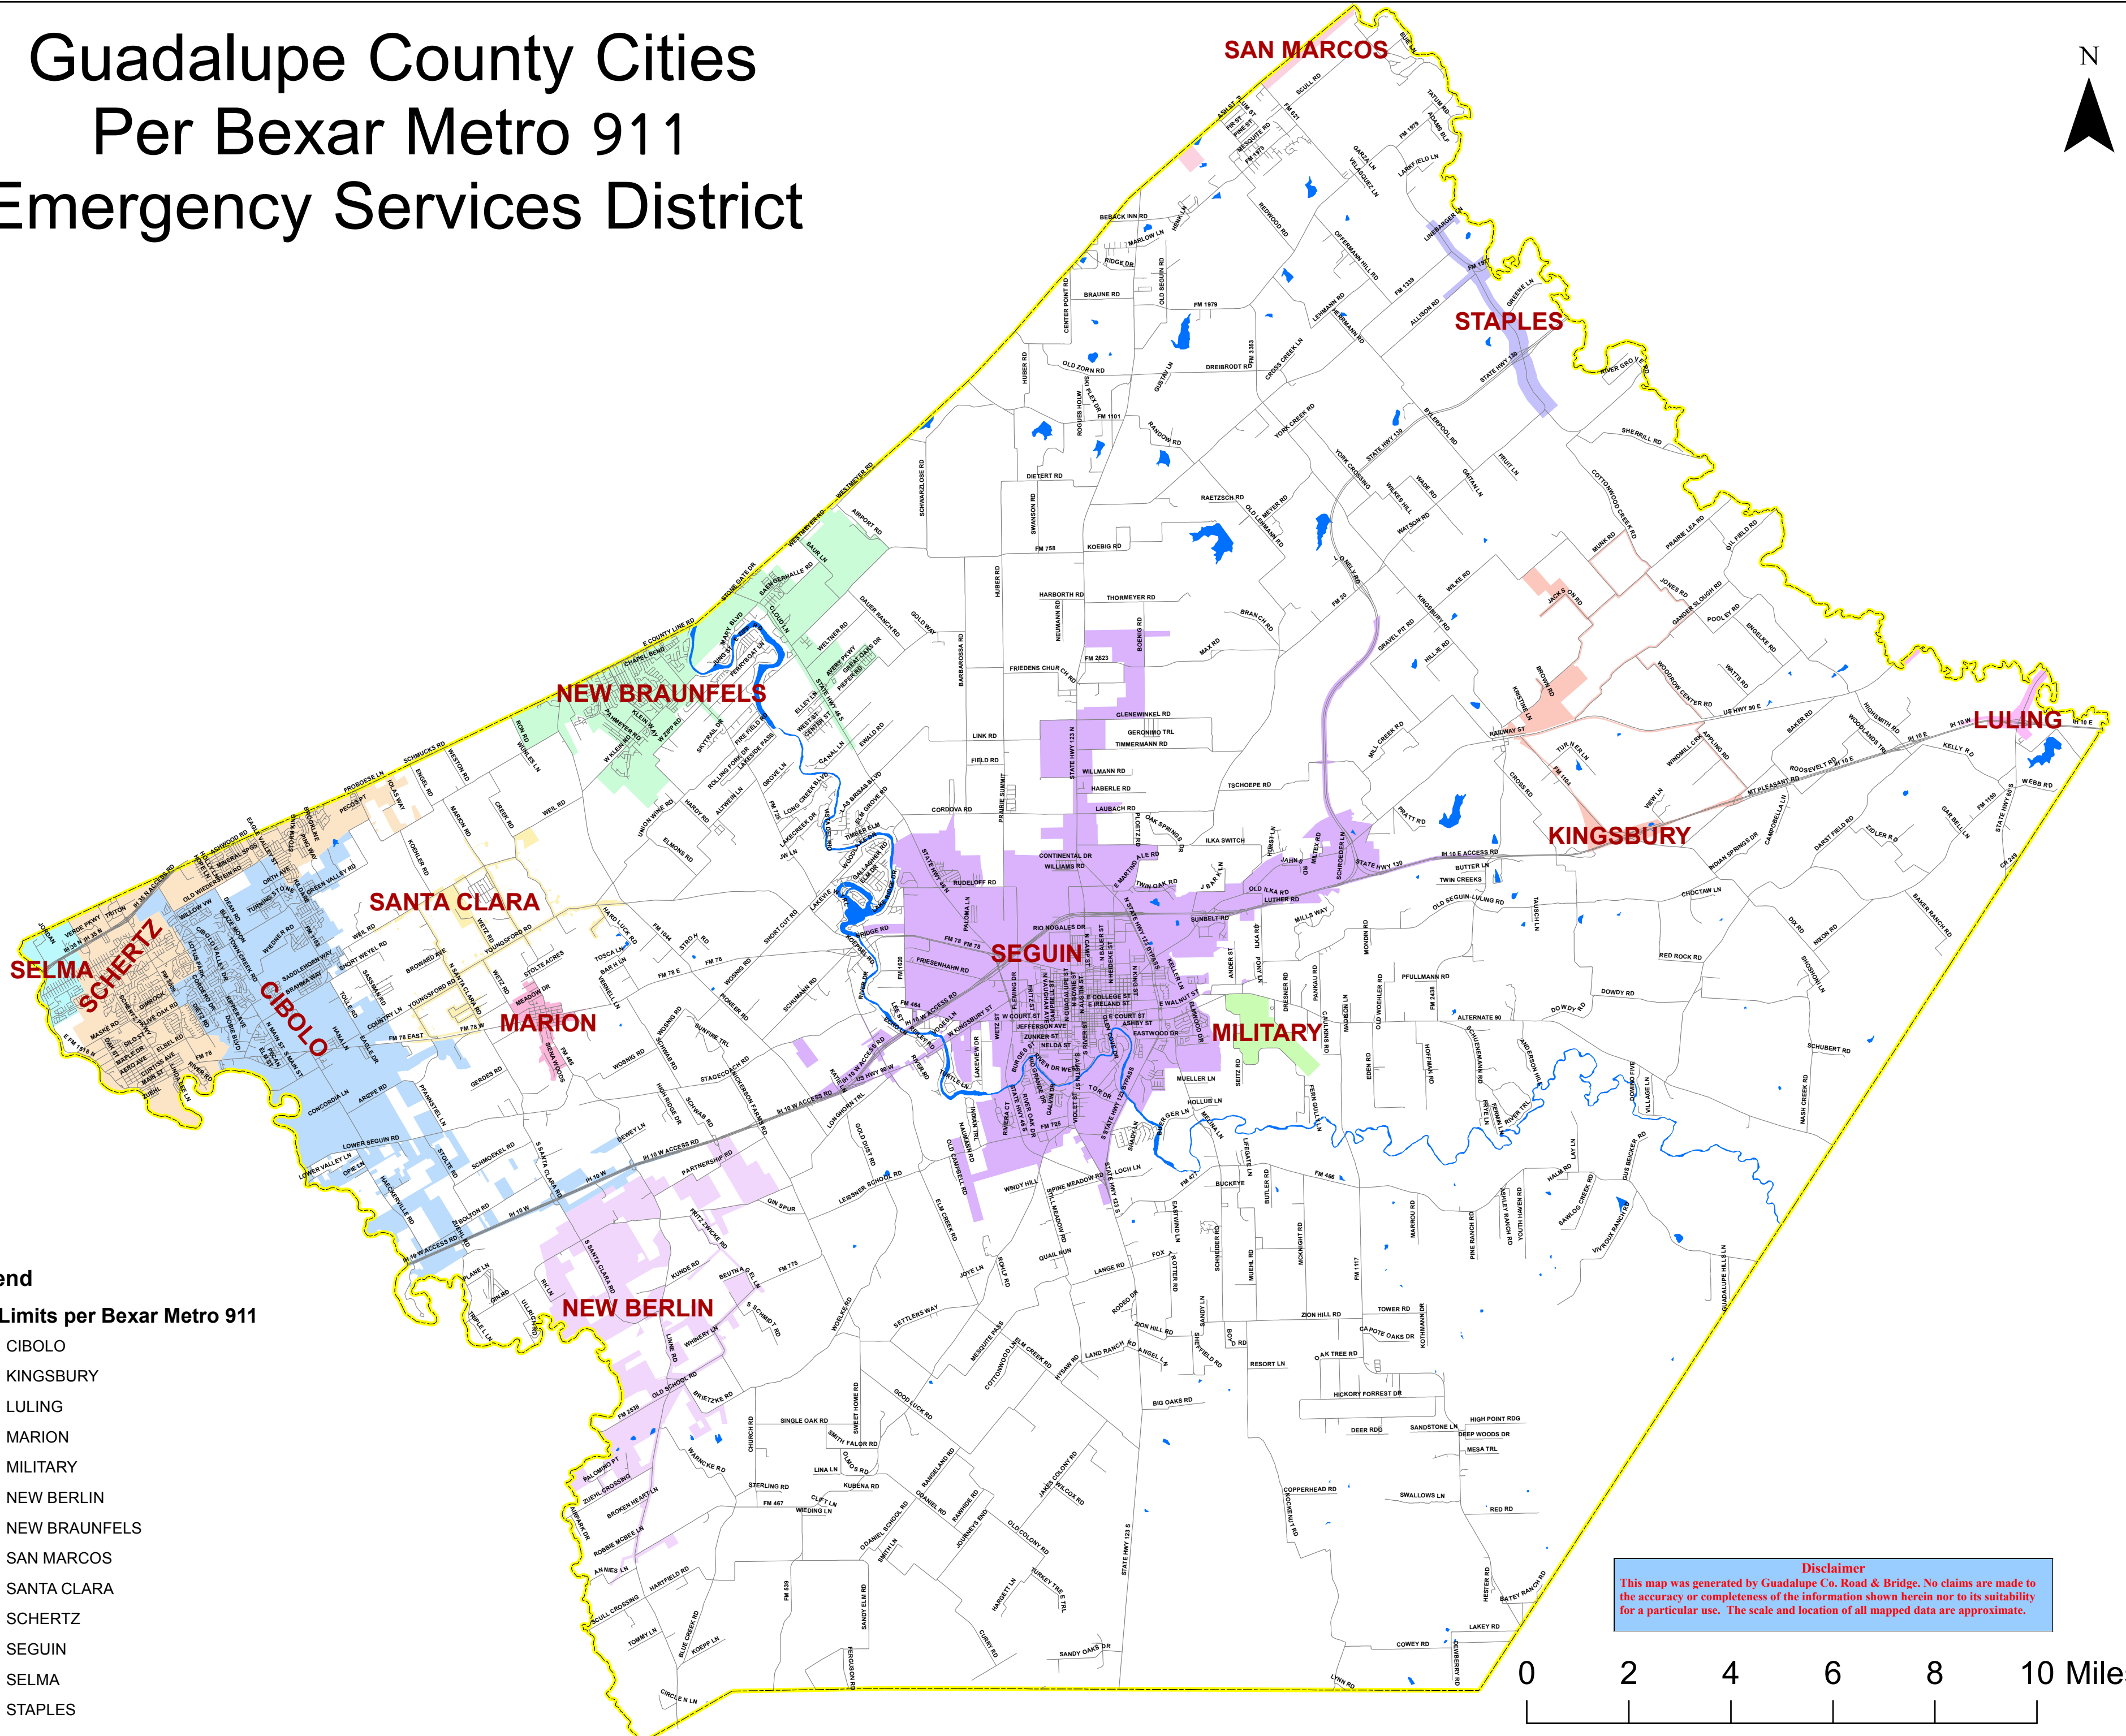

Guadalupe County Cities Per Bexar Metro 911 Emergency Services District

Legend City Limits per Bexar Metro 911

- CIBOLO
- KINGSBURY
- LULING
- MARION
- MILITARY
- NEW BERLIN
- NEW BRAUNFELS
- SAN MARCOS
- SANTA CLARA
- SCHERTZ
- SEGUIN
- SELMA
- STAPLES

Disclaimer
This map was generated by Guadalupe Co. Road & Bridge. No claims are made to the accuracy or completeness of the information shown herein nor to its suitability for a particular use. The scale and location of all mapped data are approximate.