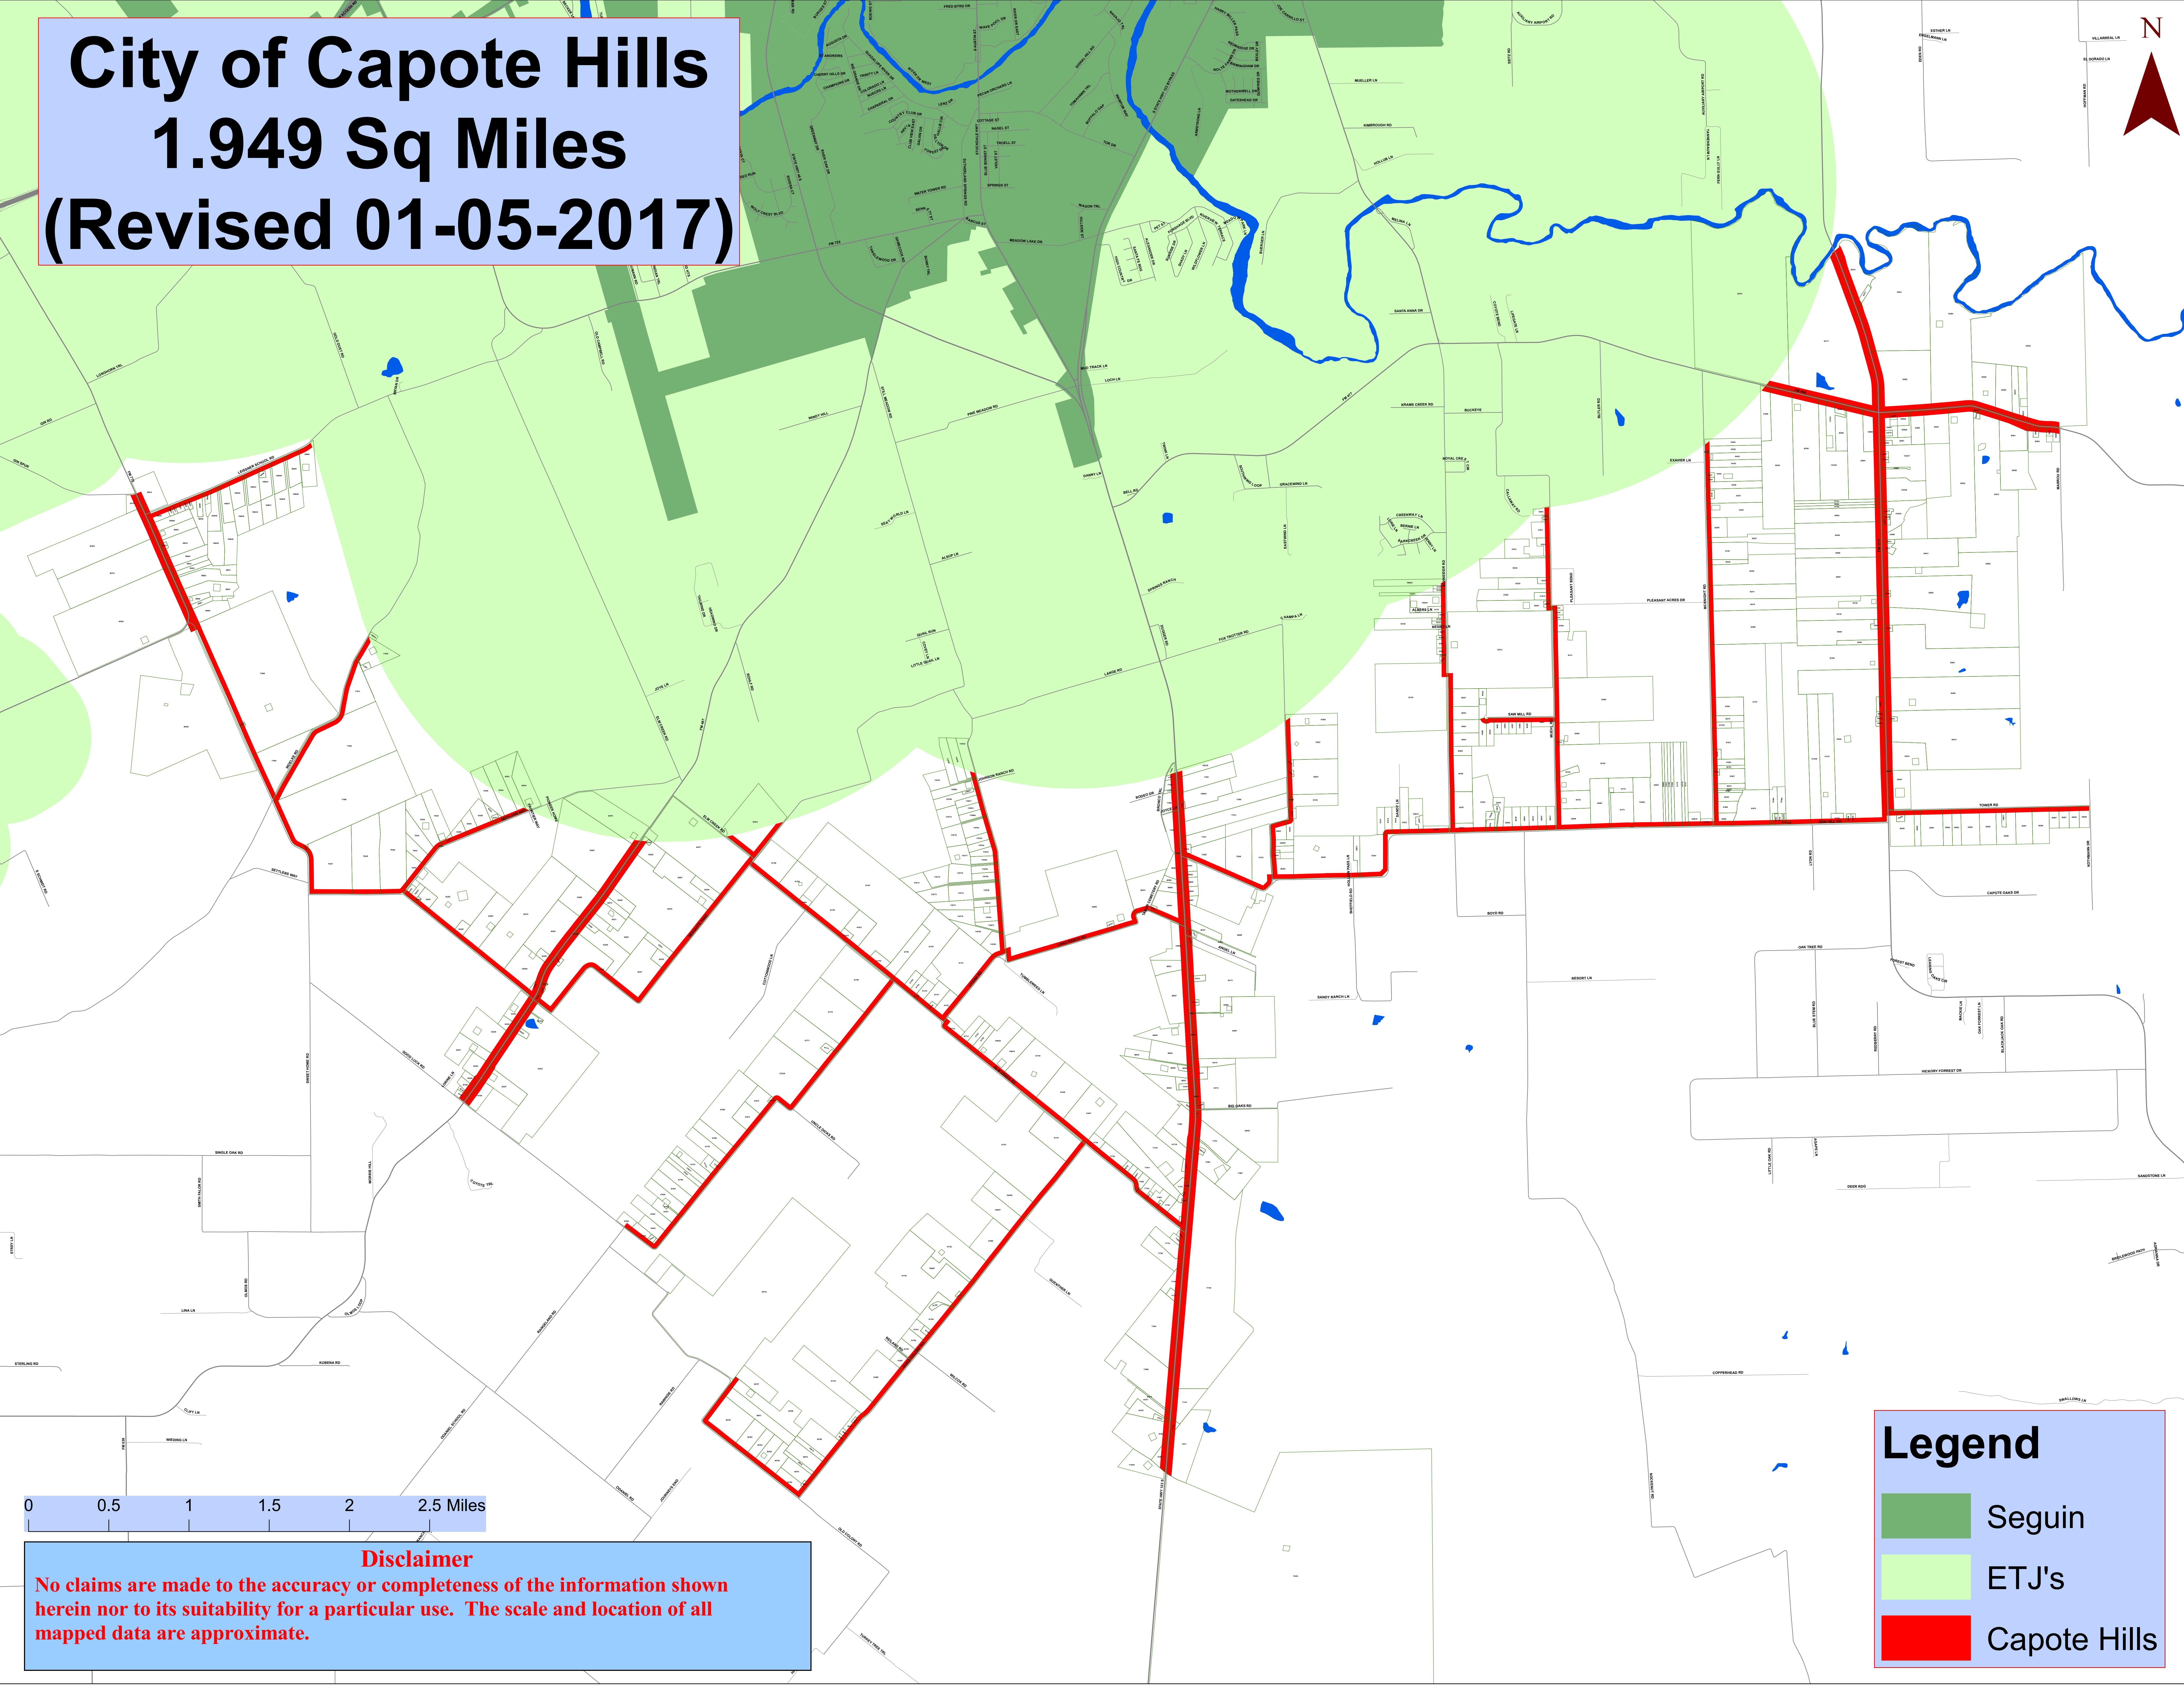

City of Capote Hills 1.949 Sq Miles (Revised 01-05-2017)

Legend

-  Seguin
-  ETJ's
-  Capote Hills

0 0.5 1 1.5 2 2.5 Miles

Disclaimer
No claims are made to the accuracy or completeness of the information shown herein nor to its suitability for a particular use. The scale and location of all mapped data are approximate.